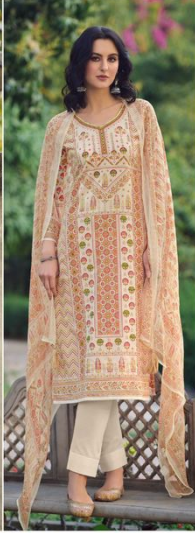

● SUMMER TREND

10758

● FABULOUS TREND

● SUMMER TREAND

10756

TOP

**CUT:-3.15 2*2 RUBIA PURE LAWN COTTON DIGITAL
PRINT WITH HANDWORK
[TOP:-CUT3.15]**

DUPATTA

**PURE JAPAN CHIFFRON DIGITAL PRINT
[DUPATTA:-2.5MITTER]**

BOTTOM

**2*2 RUBIA PURE LAWN COTTON
[BOTTOM CUT:-2.70]**

DESIGN : 6

RATE : 1895/-

TOTAL : 11370 +GST

10755

IBIZA
A Lifestyle to Follow™

10754

10755

10756

FABIANA

10757

10758

10759

IBIZA
"A lifestyle to follow"