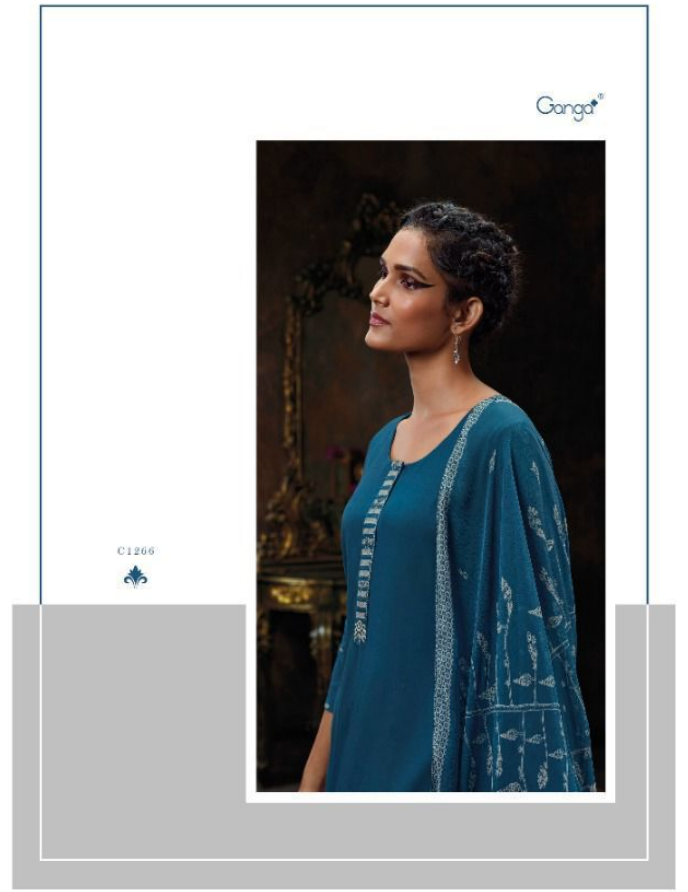

Ganga®

C1270

Ganga®

C1268

Ganga®

C1265

PRODUCT NAME	<i>NILAVARNA</i>
D.NO.	C1265 TO C1270
DESCRIPTION	<p style="text-align: center;">TOP PREMIUM PURE WOOL PASHMINA DOBBY PRINTED WITH EMBROIDERY AND HAND WORK</p> <p style="text-align: center;">BOTTOM PREMIUM PURE WOOL PASHMINA DOBBY SOLID COLOR</p> <p style="text-align: center;">DUPATTA PURE CHIFFON PRINTED</p>
HSN CODE	540834
WHOLESALE PRICE	1735/- EACH+GST(EXTRA)