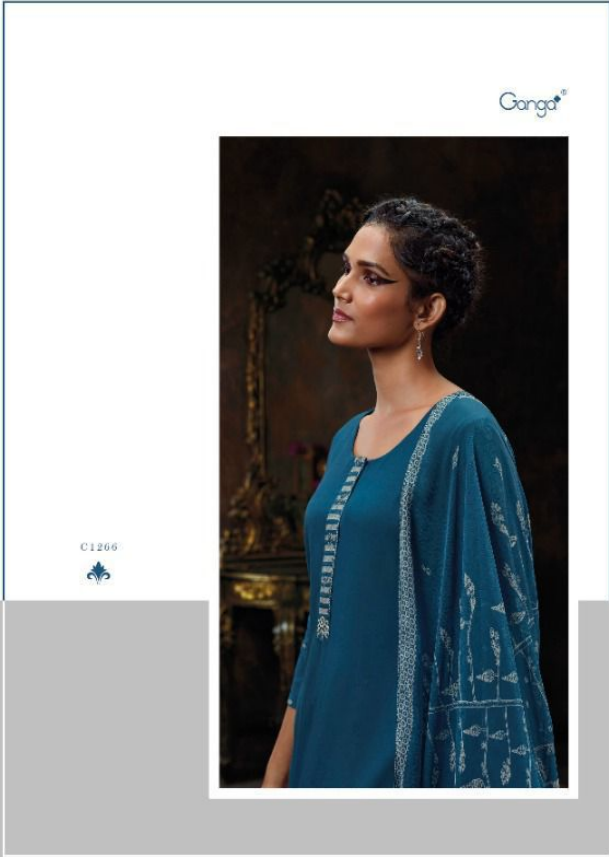

Ganga®

C1266