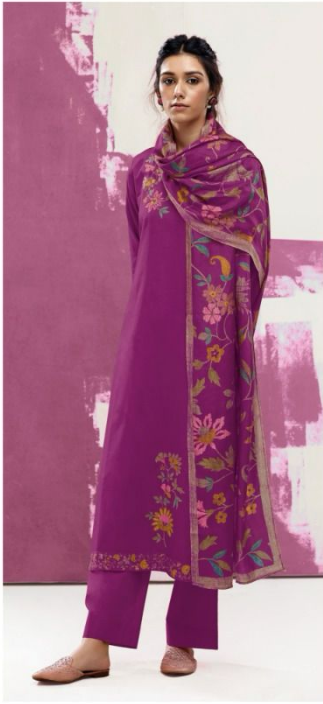

S2092-B

S2092-A

S2092-D

S2092-C

PRODUCT NAME	<i>ODELL</i>
D.NO.	S2092
DESCRIPTION	<p>TOP PREMIUM PURE PASHMINA SOLID COLOUR WITH EMBROIDERY AND DIGITAL PRINTED LACE ON DAMAN</p> <p>BOTTOM PREMIUM PURE PASHMINA SOLID COLOUR</p> <p>DUPATTA FINEST BEMBERG LAWN PRINTED</p>
HSN CODE	540834
WHOLESALE PRICE	1605/- EACH + GST (EXTRA)