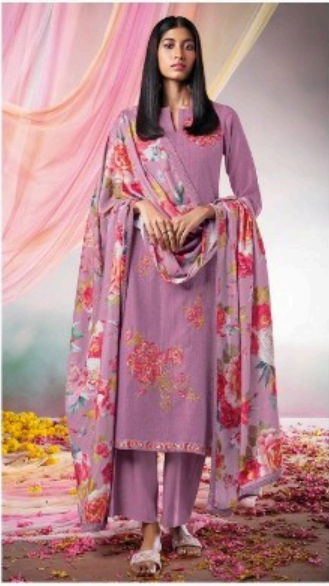

PRODUCT NAME	<i>FAYRA</i>
D.NO.	C1605 TO C1610
DESCRIPTION	<p style="text-align: center;">TOP</p> <p style="text-align: center;">PREMIUM WOOL PASHMINA PRINTED WITH EMBROIDERY & HAND WORK WITH PRINTED DAMAN LACE</p> <p style="text-align: center;">BOTTOM</p> <p style="text-align: center;">PREMIUM WOOL PASHMINA SOLID COLOUR</p> <p style="text-align: center;">DUPATTA</p> <p style="text-align: center;">FINEST VISCOSE SHAWL PRINTED WITH FOUR SIDE EMBROIDERY LACE</p>
HSN CODE	540754
WHOLESALE PRICE	1525/- EACH+GST(EXTRA)