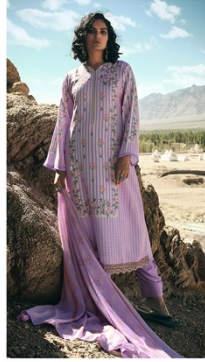

PRM®
Trendz

5266

5267

5270

5271

5268

5269

5272

5273

PRM®
Trendz