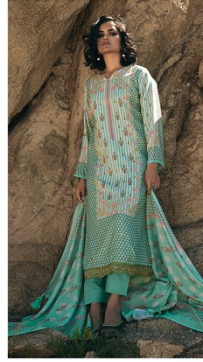

PRM®
Trendz

5266

5267

5270

5271

5268

5269

5272

5273

PRM®
Trendz