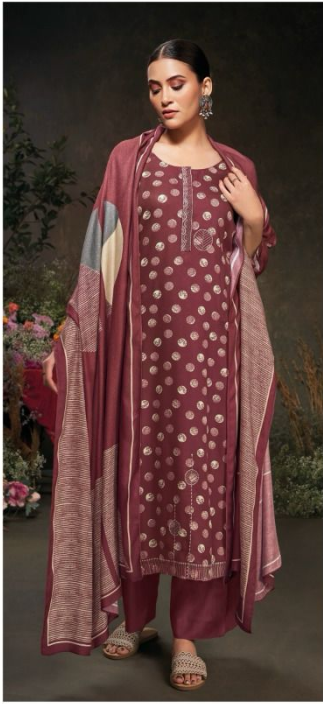

S2014-C

S2014-B

S2014-A

S2014-D

PRODUCT NAME	<i>SUKAMA</i>
D.NO.	S2014
DESCRIPTION	TOP PREMIUM PURE PASHMINA PRINTED WITH EMBROIDERY BOTTOM PREMIUM PURE PASHMINA SOLID COLOUR DUPATTA FINEST VISCOSE SHAWL PRINTED
HSN CODE	540834
WHOLESALE PRICE	1705/- EACH + GST(EXTRA)