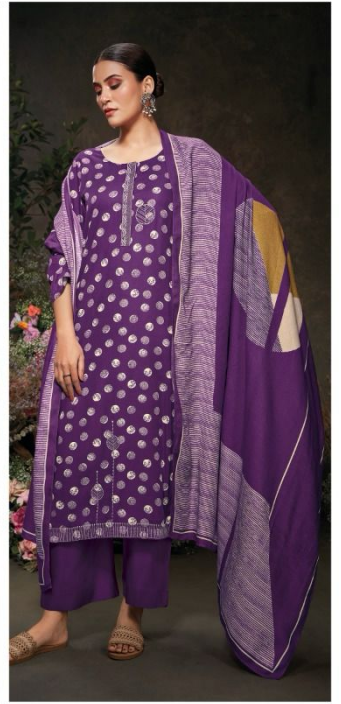

S2014-D

Ganga®
Sukama
S2014- A/B/C/D