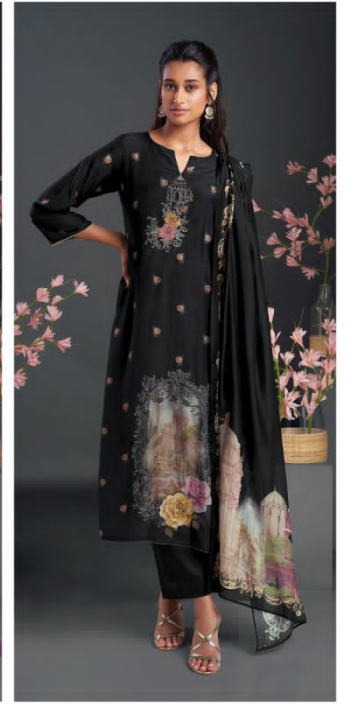

S1918-D

S1918-C

S1918-B

S1918-A

| | |
|--------------------|--|
| PRODUCT NAME | <i>SHAYLA</i> |
| D.NO. | S1918 |
| DESCRIPTION | TOP PREMIUM BEMBERG SILK PRINTED WITH EMBROIDERY & HAND WORK BOTTOM PREMIUM COTTON SILK PRINTED DUPATTA FINEST BEMBERG LAWN PRINTED |
| HSN CODE | 540834 |
| WHOLESALE PRICE | 2110/- EACH + GST (EXTRA) |

S1918-A

S1918-B

S1918-C

S1918-D

Ganga®
Shayla
S1918- A/B/C/D

Ganga®
Shayla
S1918