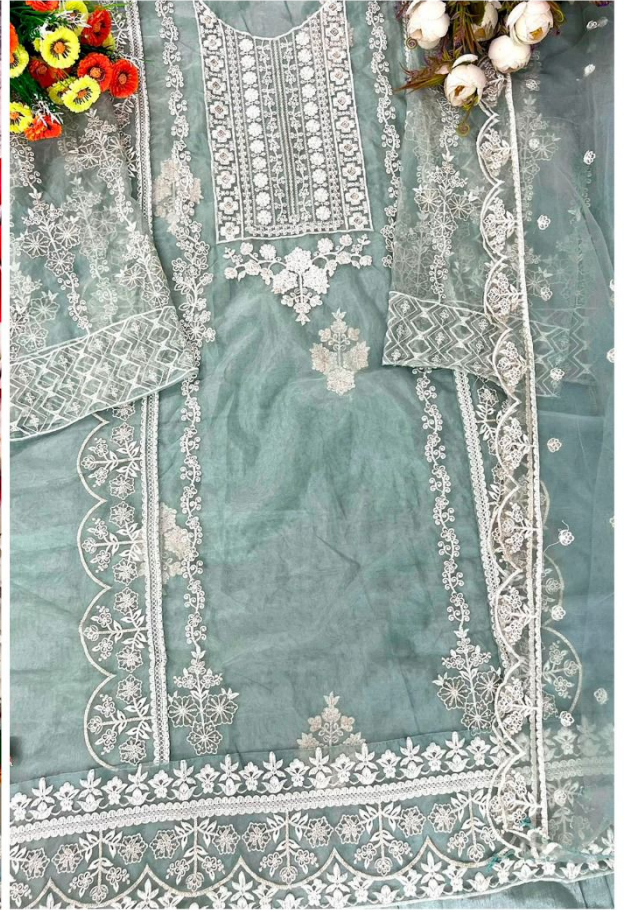

Back work

CODE: D-1095 C

DEEPSY
suits

- TOP:** Organza with embroidery
BOTTOM /INNER: Santoon
DUPATTA: Net with embroidery

CODE: D-1095 A

DEEPSY
suits

- TOP:** Organza with embroidery
BOTTOM /INNER: Santoon
DUPATTA: Net with embroidery

CODE: D-1095 D

DEEPSY
suits

- TOP:** Organza with embroidery
BOTTOM
/INNER: Santoon
DUPATTA: Net with embroidery

Back work

Steamed MILK
Latte Macchiato
WATER ESPRESSO
Americano

J'ad

delish