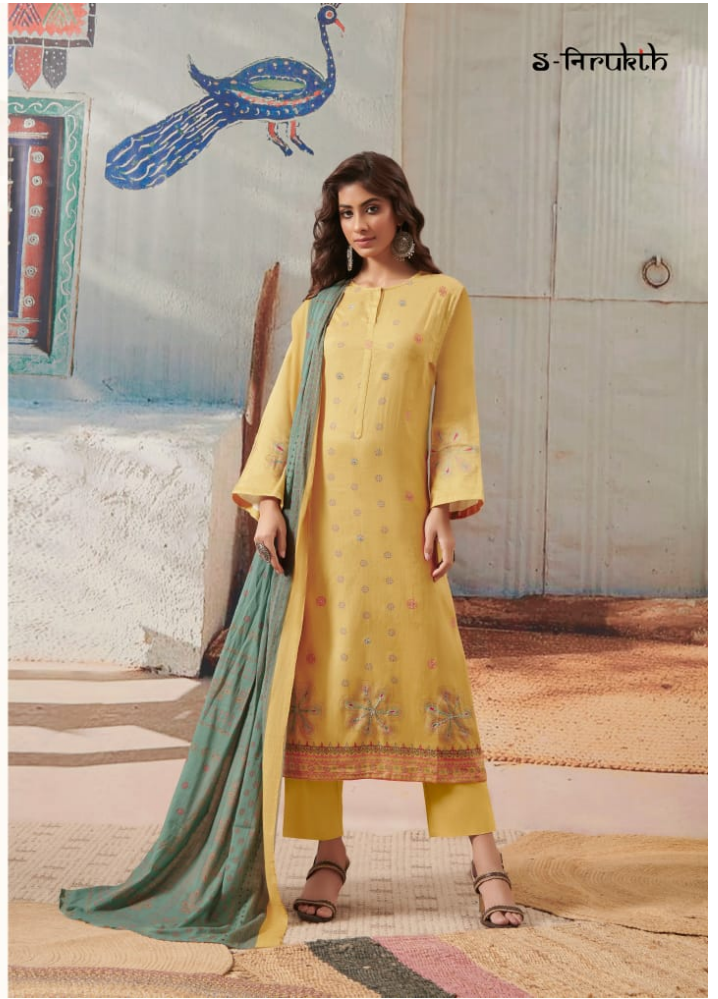

S-निरुपेक्षे