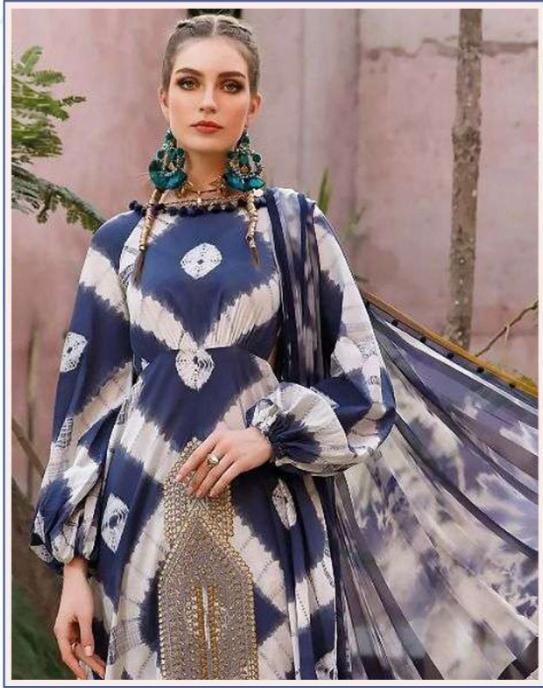

MARIYA B M PRINT

HAZZEL[®]
Beyond Expectation

2001

MARIYA B **M** PRINT
SUPER NX VOL-02

MARIYA B M PRINT

HAZZEL[®]
Beyond Expectation

2002

MARIYA B M PRINT
SUPER NX VOL-02

2001

2002

TOP- PURE COTTON WITH VARIOUS PATCH EMBROIDERY

BOTTOM- COTTON SOLID

DUPATTA- CHIFFON PRINT WITH COTTON MAL - MAL PRINT

HAZZEL[®]
Beyond Expectation

MARIYA B  PRINT
SUPER NX **VOL-02**