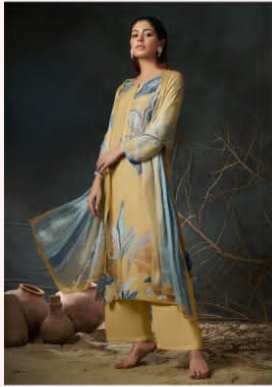

BOTTOM - MULBERRY SATIN

DUPATTA - PURE RAMIE CHINON DUPATTA

DIGITAL PRINTED

RATE

{ RS, 1895/- }

TOTAL SUITS = 08 TOTAL AMOUNT - 15160/- AVG. RATE - 1895/-

ALIF

798