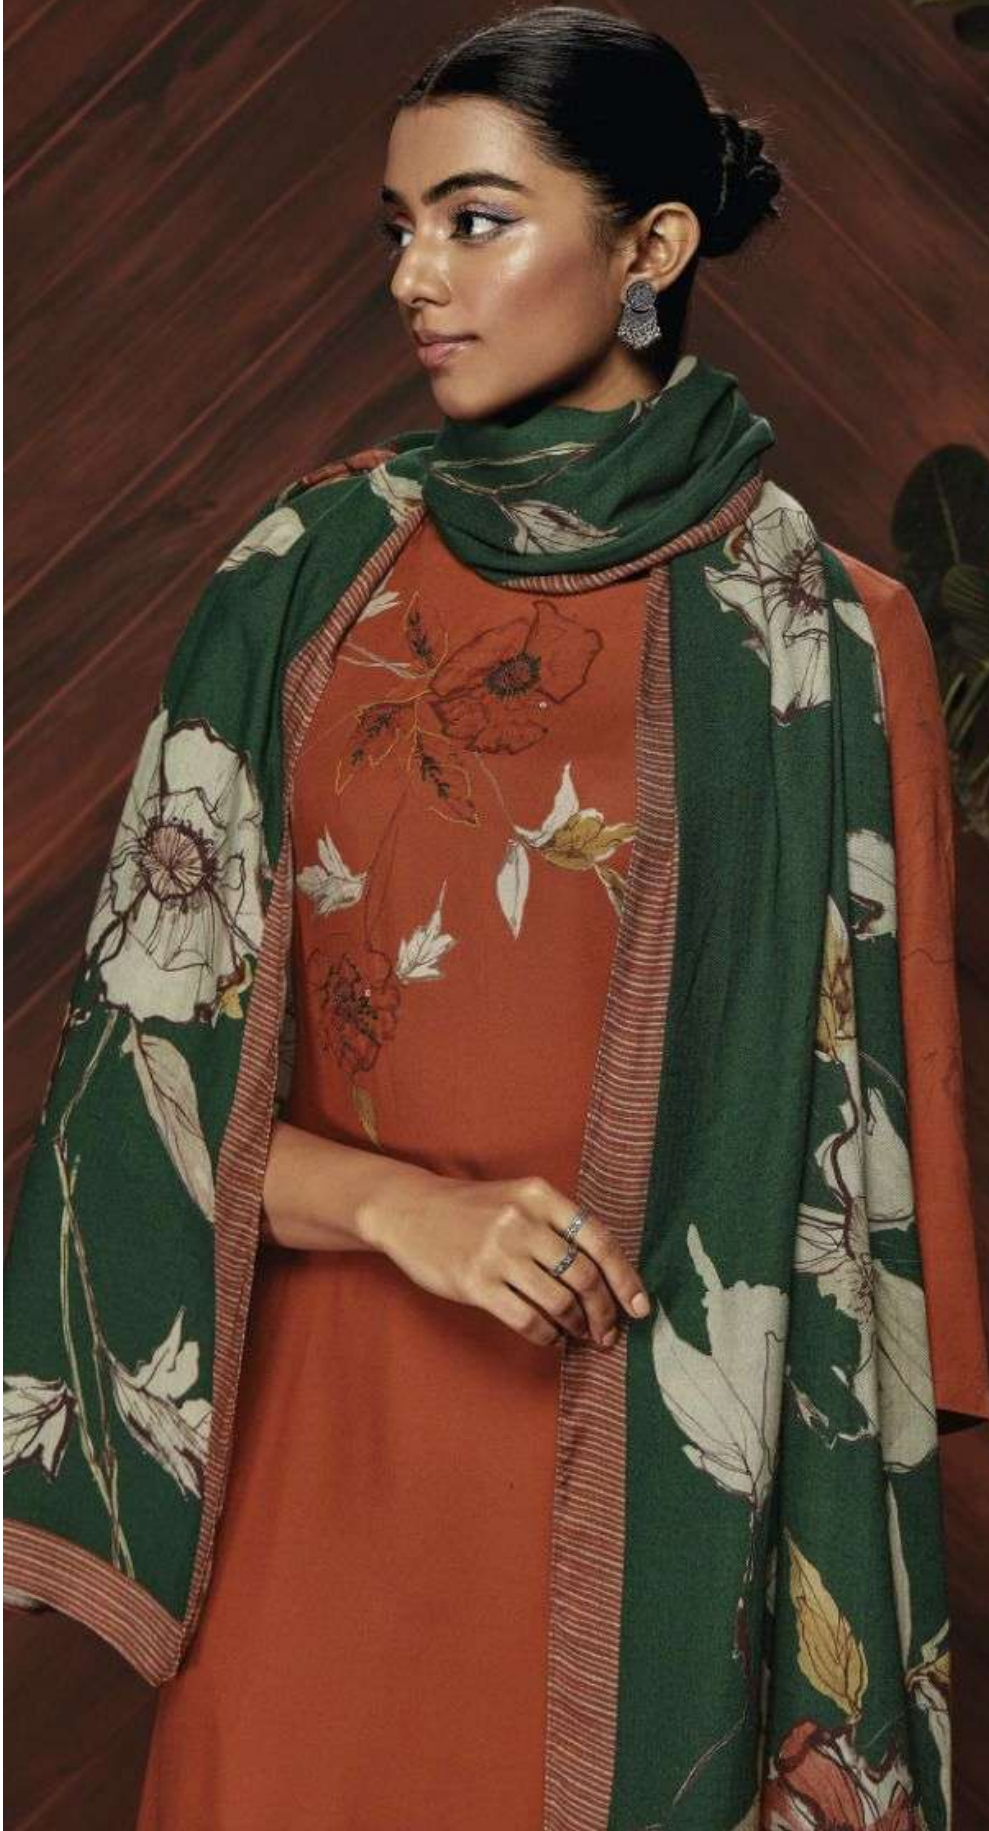

Ganga®

S1172-A

Ganga®

S1172-B

Ganga®

S1172-C

Ganga®

S1172-D

PRODUCT NAME	<i>ARTHA</i>
D.NO.	S1172
DESCRIPTION	<p>TOP PREMIUM PURE PASHMINA DOBBY PRINTED WITH HAND WORK</p> <p>BOTTOM PREMIUM PURE PASHMINA DOBBY SOLID</p> <p>DUPATTA FINEST VISCOSE SHAWL PRINTED</p>
HSN CODE	540834
WHOLESALE PRICE	1795/- EACH+GST(EXTRA)