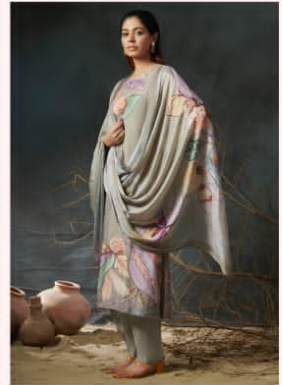

ALIF

798

795

708

771

745

780

725

768