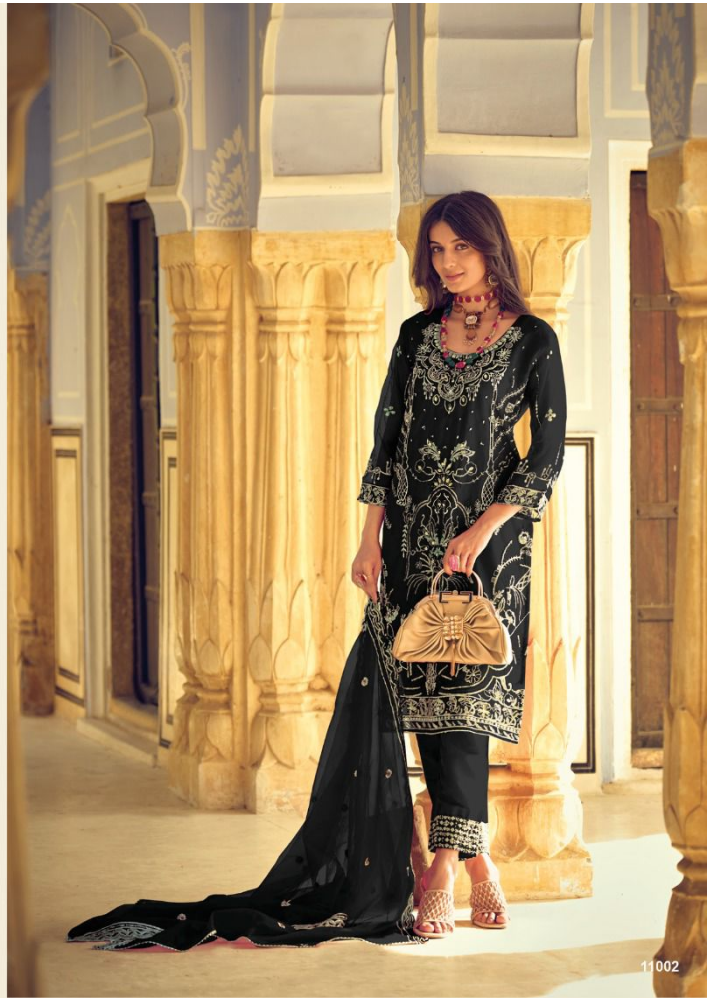

11001

JAY KRISHNA  
ICONIC WEAR

11003

JAY KRISHNA  
ICONIC WEAR

JAY KRISHNA  
ICONIC WEAR

11002

11001

11002

11003

JAY KRISHNA  
ICONIC WEAR

**MESSI - 11**  
READY MADE COLLECTION

JAY KRISHNA  
ICONIC WEAR

BRAND BY

your choice<sup>®</sup>