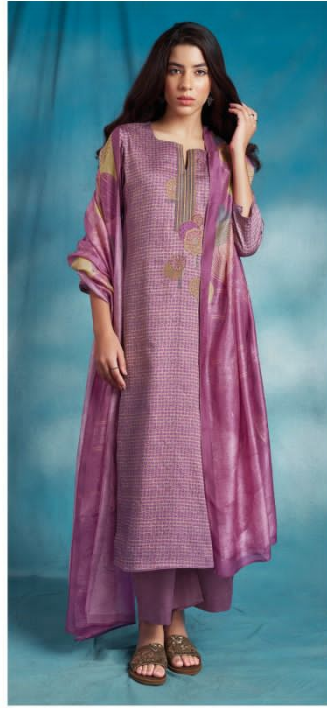

S1816-B

S1816-D

Ganga<sup>®</sup>  
Carlyne  
S1816

S1816-A

S1816-C

PRODUCT NAME	<b><i>CARLYNE</i></b>
D.NO.	S1816
DESCRIPTION	<b>TOP</b> PREMIUM COTTON SILK PRINTED WITH EMBROIDERY AND SOLID BORDER  <b>BOTTOM</b> PREMIUM COTTON SILK SOLID COLOUR  <b>DUPATTA</b> FINEST BEMBERG LAWN PRINTED
HSN CODE	<b>520851</b>
WHOLESALE PRICE	<b>1640/- EACH + GST(EXTRA)</b>

S1816-A

S1816-B

S1816-C

S1816-D

Ganga®  
**Carlyne**  
S1816- A/B/C/D