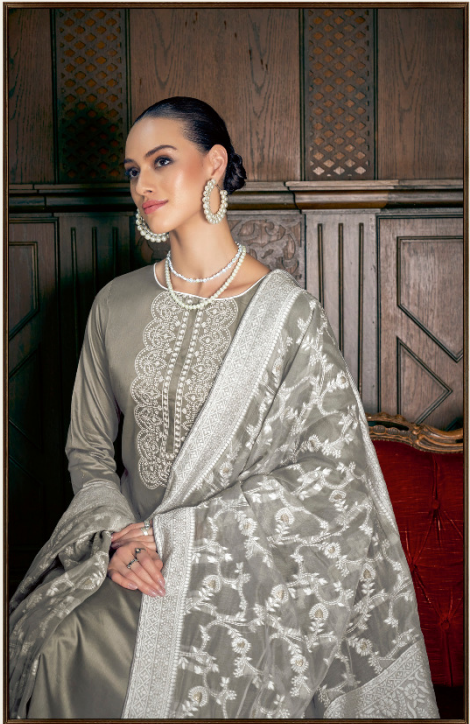

H-1269-005