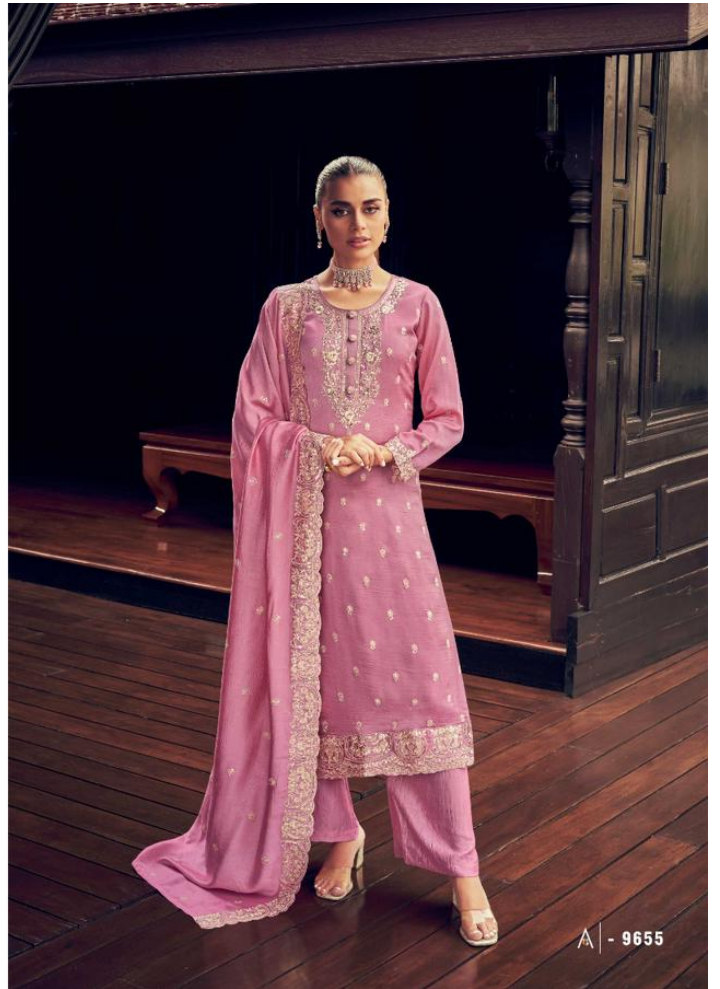

A | - 9656

A - 9657

A - 9658

DESIGN	PRICE	DESCRIPTION
9655	1799	~ TOP ~ PREMIUM SILK WITH SILK SANTOON INNER
9656	1799	~ BOTTOM ~ PREMIUM SILK
9657	1799	~ DUPTTA ~ PREMIUM SILK
9658	1799	

ISN CODE - 54075220