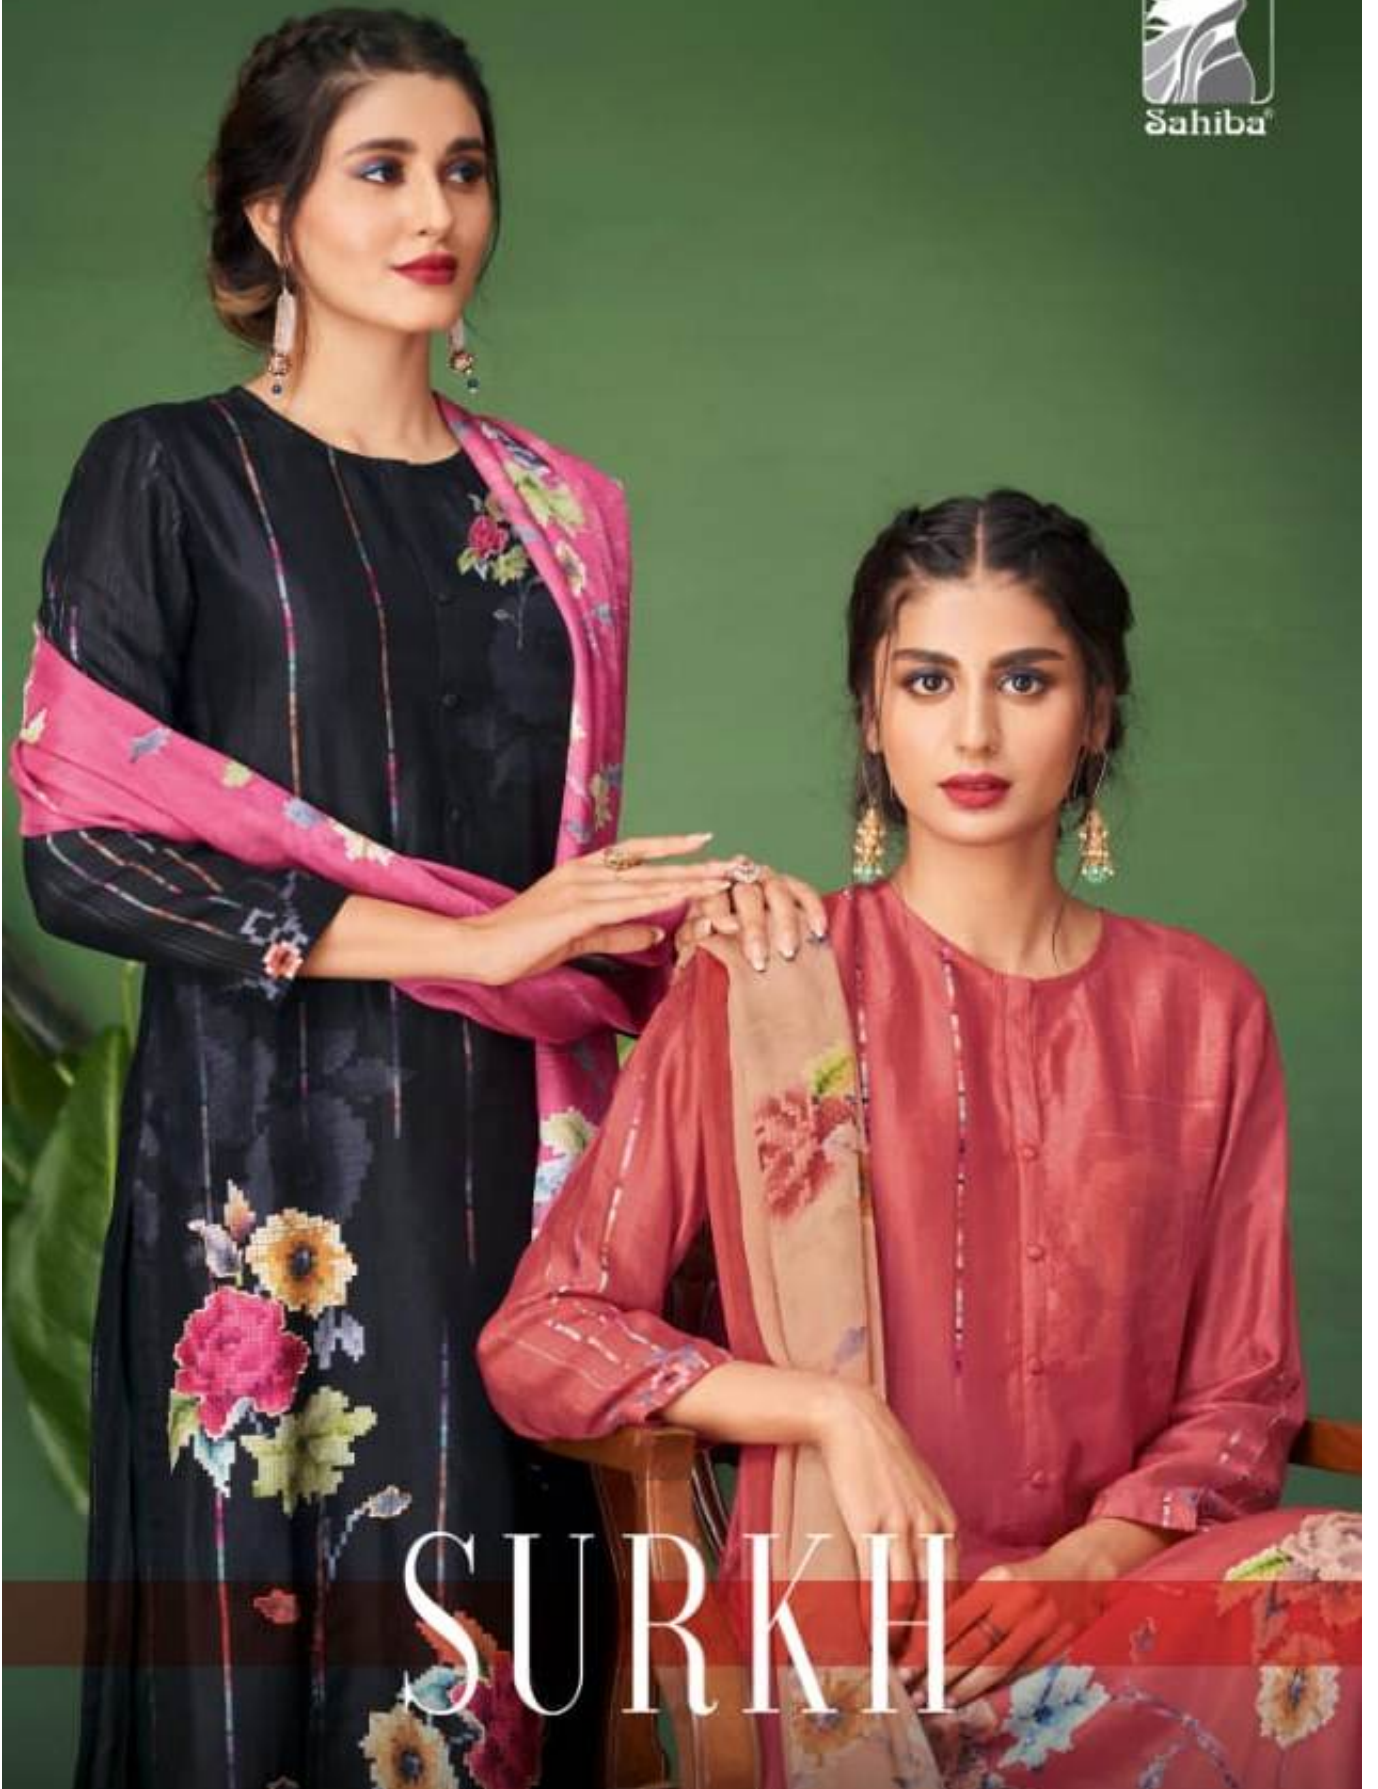

Sahiba®

SURKHI