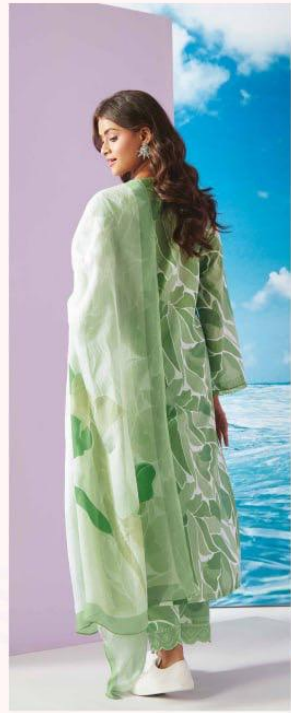

SHARON • 765 •

SHARON

all accessories are for shoot purpose only.

• 721 • SHARON

SHARON • 792 •

• 778 • SHARON

• 701 • SHARON

SHARON • 719 •

**TOP - PURE COTTON LAWN DIGITAL PRINT WITH
EMBROIDERY BUTTA AND HAND WORK WITH LACE
BOTTOM - PURE COTTON LAWN EMBROIDERY PLAZZO
AND DIGITAL PRINTED PATT
DUPATTA - PURE ORGANZA SILK DIGITAL PRINTED**

{ RATE }
{ RS, 1995/- }