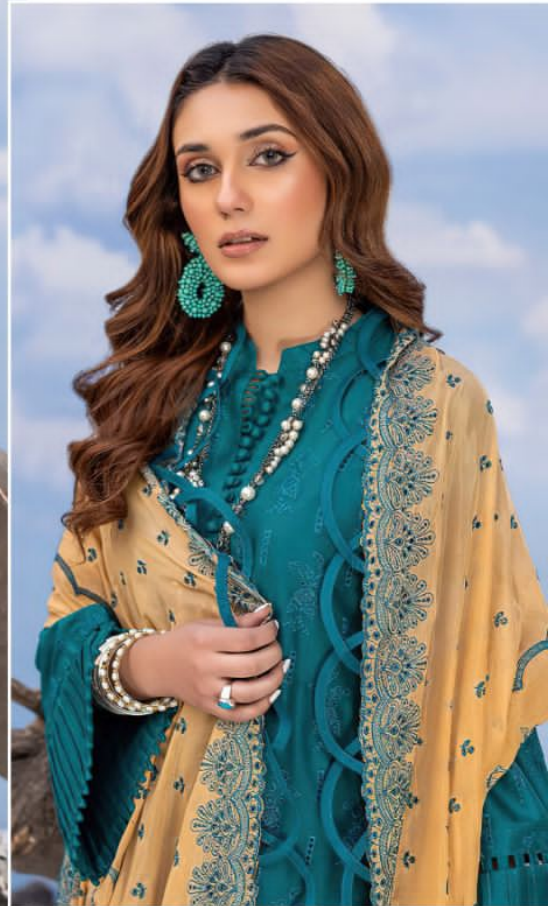

ALK[®]

AL KHUSHBU[®]

ADAN LIBAS

LAWN COLLECTION

VOL-3

ALK D.No.4096

TOP

Cambric Cotton With
Heavy Emboidery Work

BOTTOM-INNER

Semi Lawn

DUPATTA

Tubby Silk With Print

ALK[®]

AL KHUSHBU[®]

ADAN LIBAS
LAWN COLLECTION
VOL-3

ALK D.No.4097

TOP

Cambric Cotton With
Heavy Emboidery Work

BOTTOM-INNER

Semi Lawn

DUPATTA

Tubby Silk With Print

ALK[®]
AL KHUSHBU[®]
ADAN LIBAS
LAWN COLLECTION
VOL-3

ALK D.No.4095

TOP

Cambric Cotton With
Heavy Emboidery Work

BOTTOM-INNER

Semi Lawn

DUPATTA

Tubby Silk With Print

ALK[®]
AL KHUSHBU[®]
ADAN LIBAS
LAWN COLLECTION
VOL-3

ALK D.No.4094