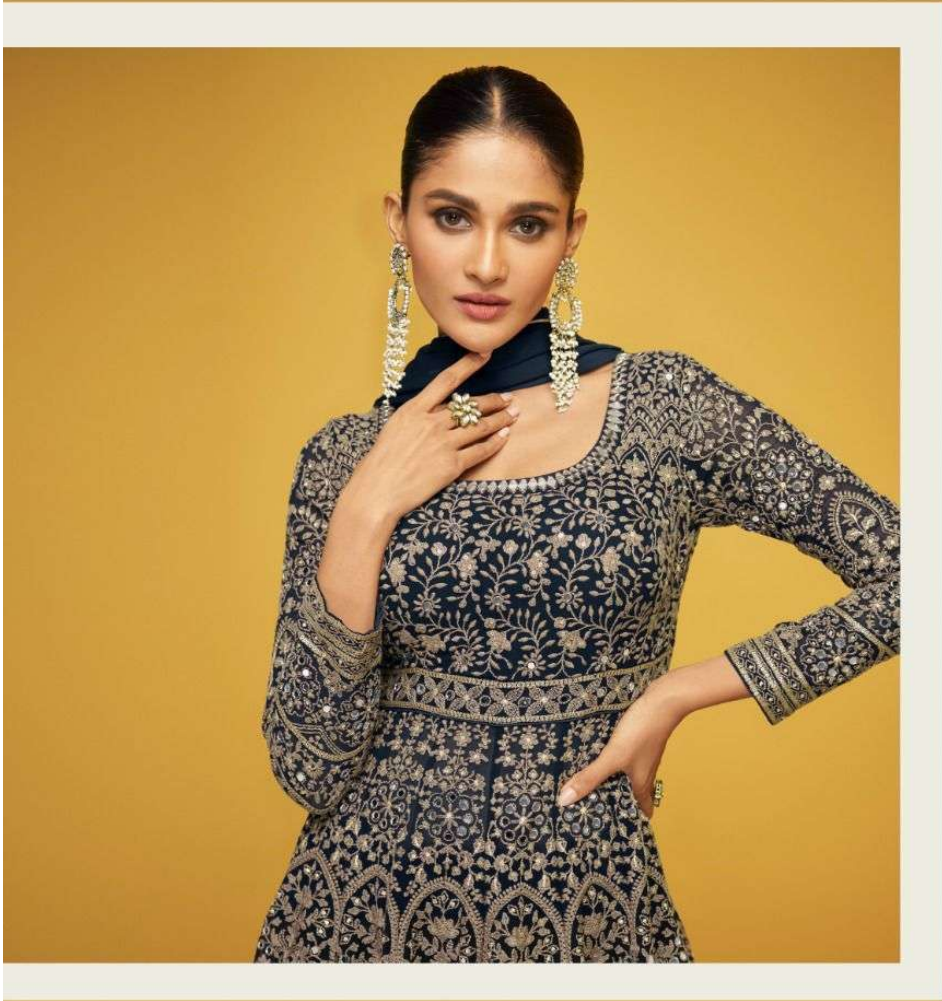

SAYURI[®]
Designer

5212

SAYURI®
Designer

Petals

~ FABRIC ~
GEORGETTE/CHINON
(FRONT AND
BACK EMBROIDERED)

~ DUPTTA ~
GEROGETTE/NET
(EMBROIDERED)

~ SIZE ~
FREE SIZE STITCHED
WITH CANCAN

~ PRICE -2499/-
GST 12% EXTRA