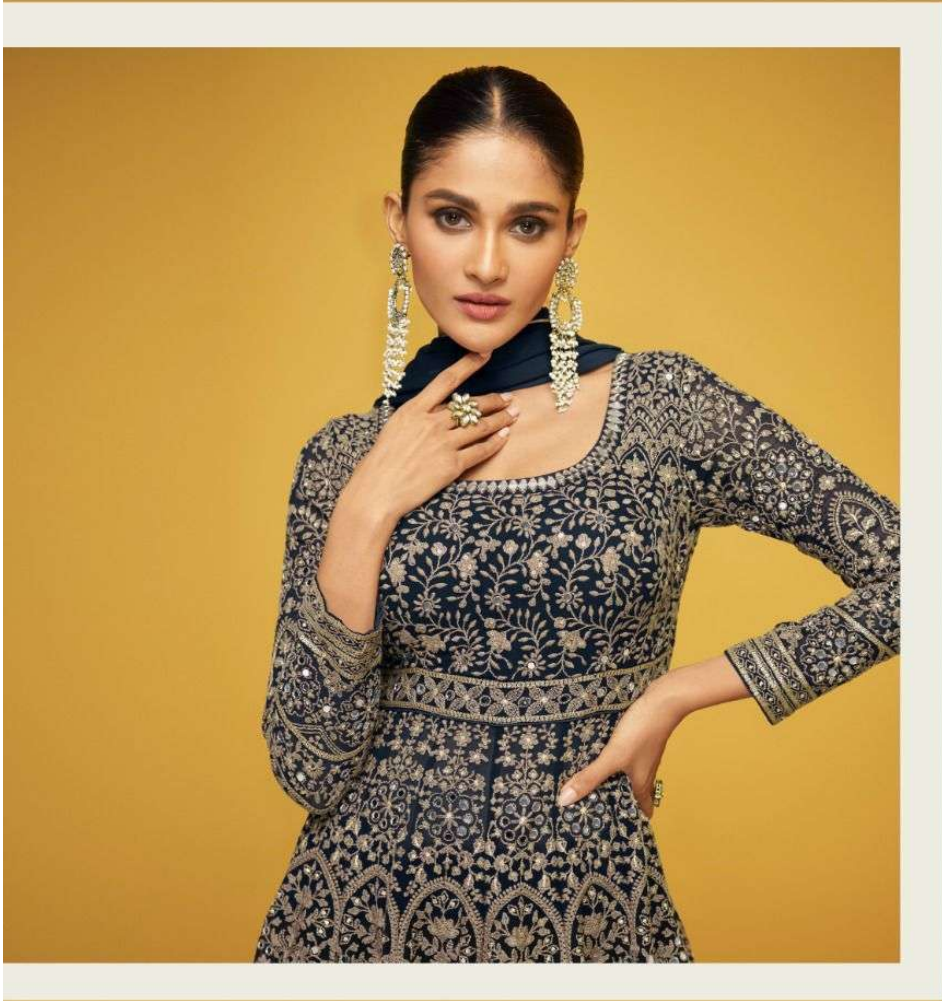

SAYURI<sup>®</sup>  
Designer

5212

SAYURI<sup>®</sup>  
Designer

*Petals*

~ FABRIC ~  
GEORGETTE/CHINON  
( FRONT AND  
BACK EMBROIDERED )

~ DUPTTA ~  
GEROGETTE/NET  
( EMBROIDERED )

~ SIZE ~  
FREE SIZE STITCHED  
WITH CANCAN