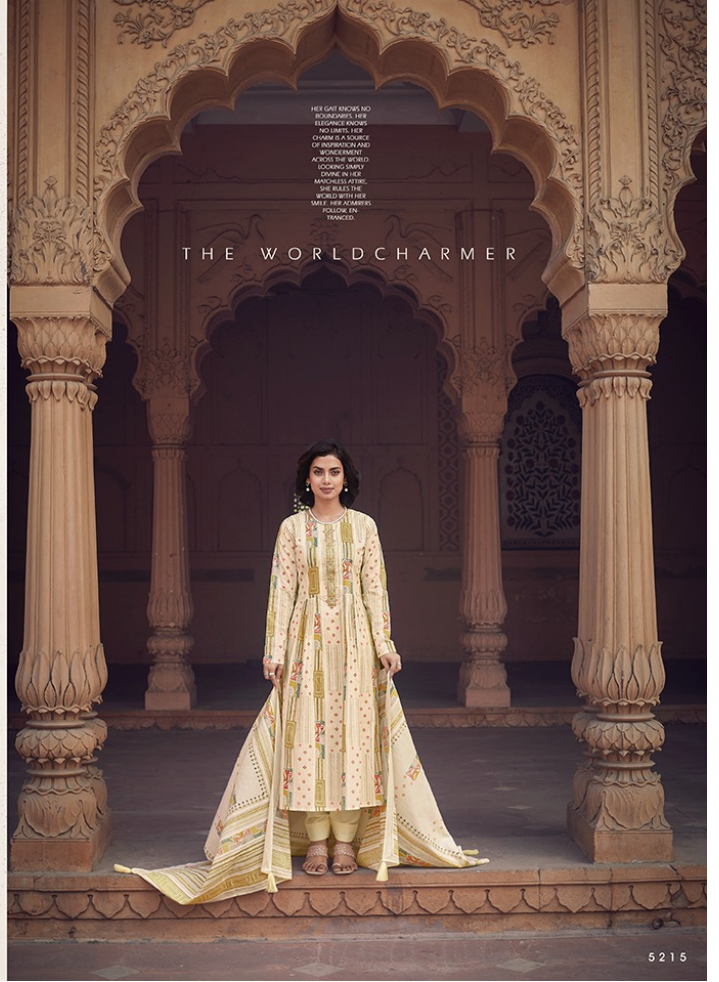

THE WORLDCHARMER