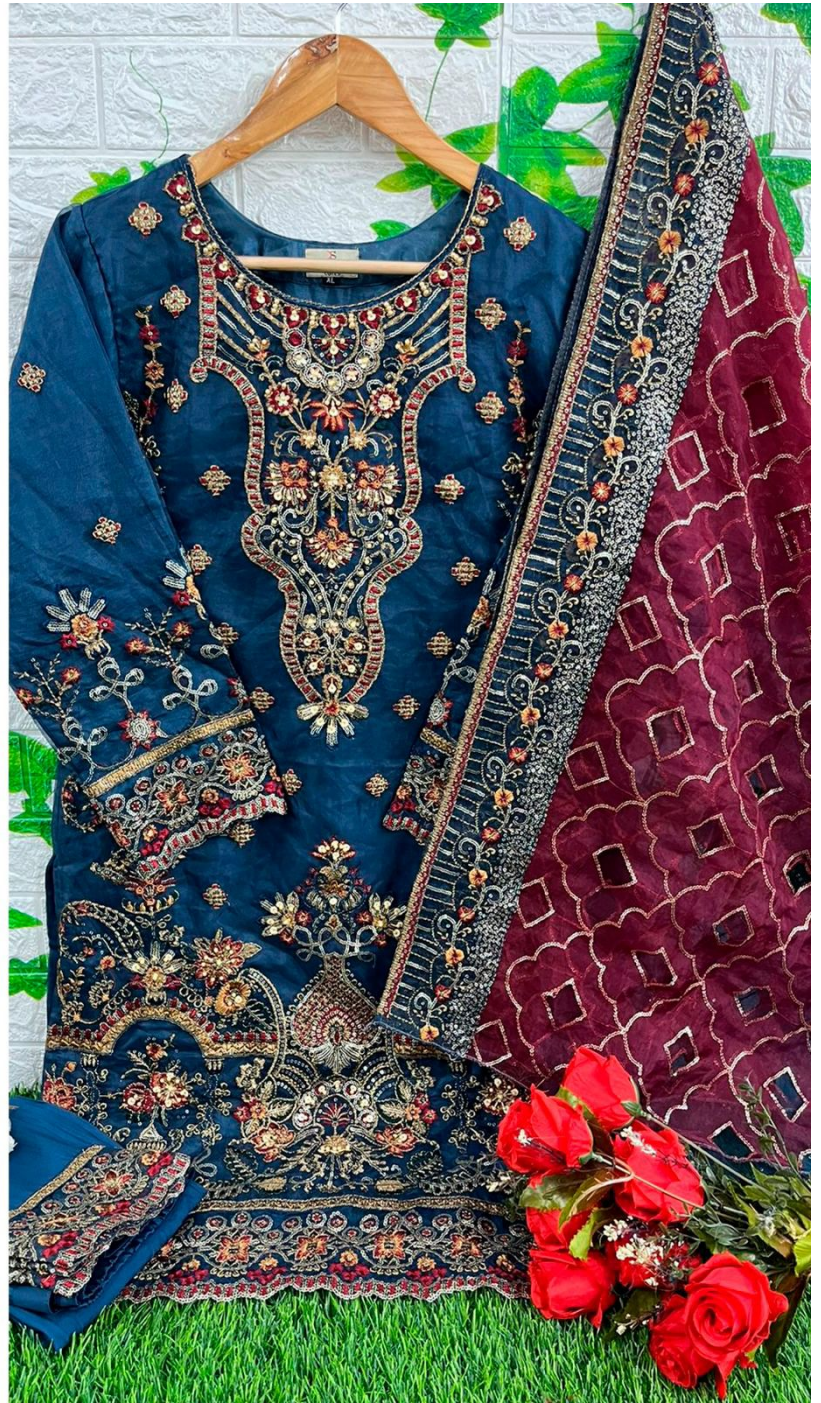

DEEPSY
suits

D-323 A

**READY MADE
COLLECTION**

XL

CARE INTRUCTIONS

- DRY CLEAN RECOMMENDED
- DO NOT USE ANYTYPE OF BLEACH OR STAIN REMOVING CHEMICALS
- DO NOT OVEREXPOSE DAMP FABRIC TO STRONG SUNLIGHT
- IRON AT MODERATE TEMPERATURE