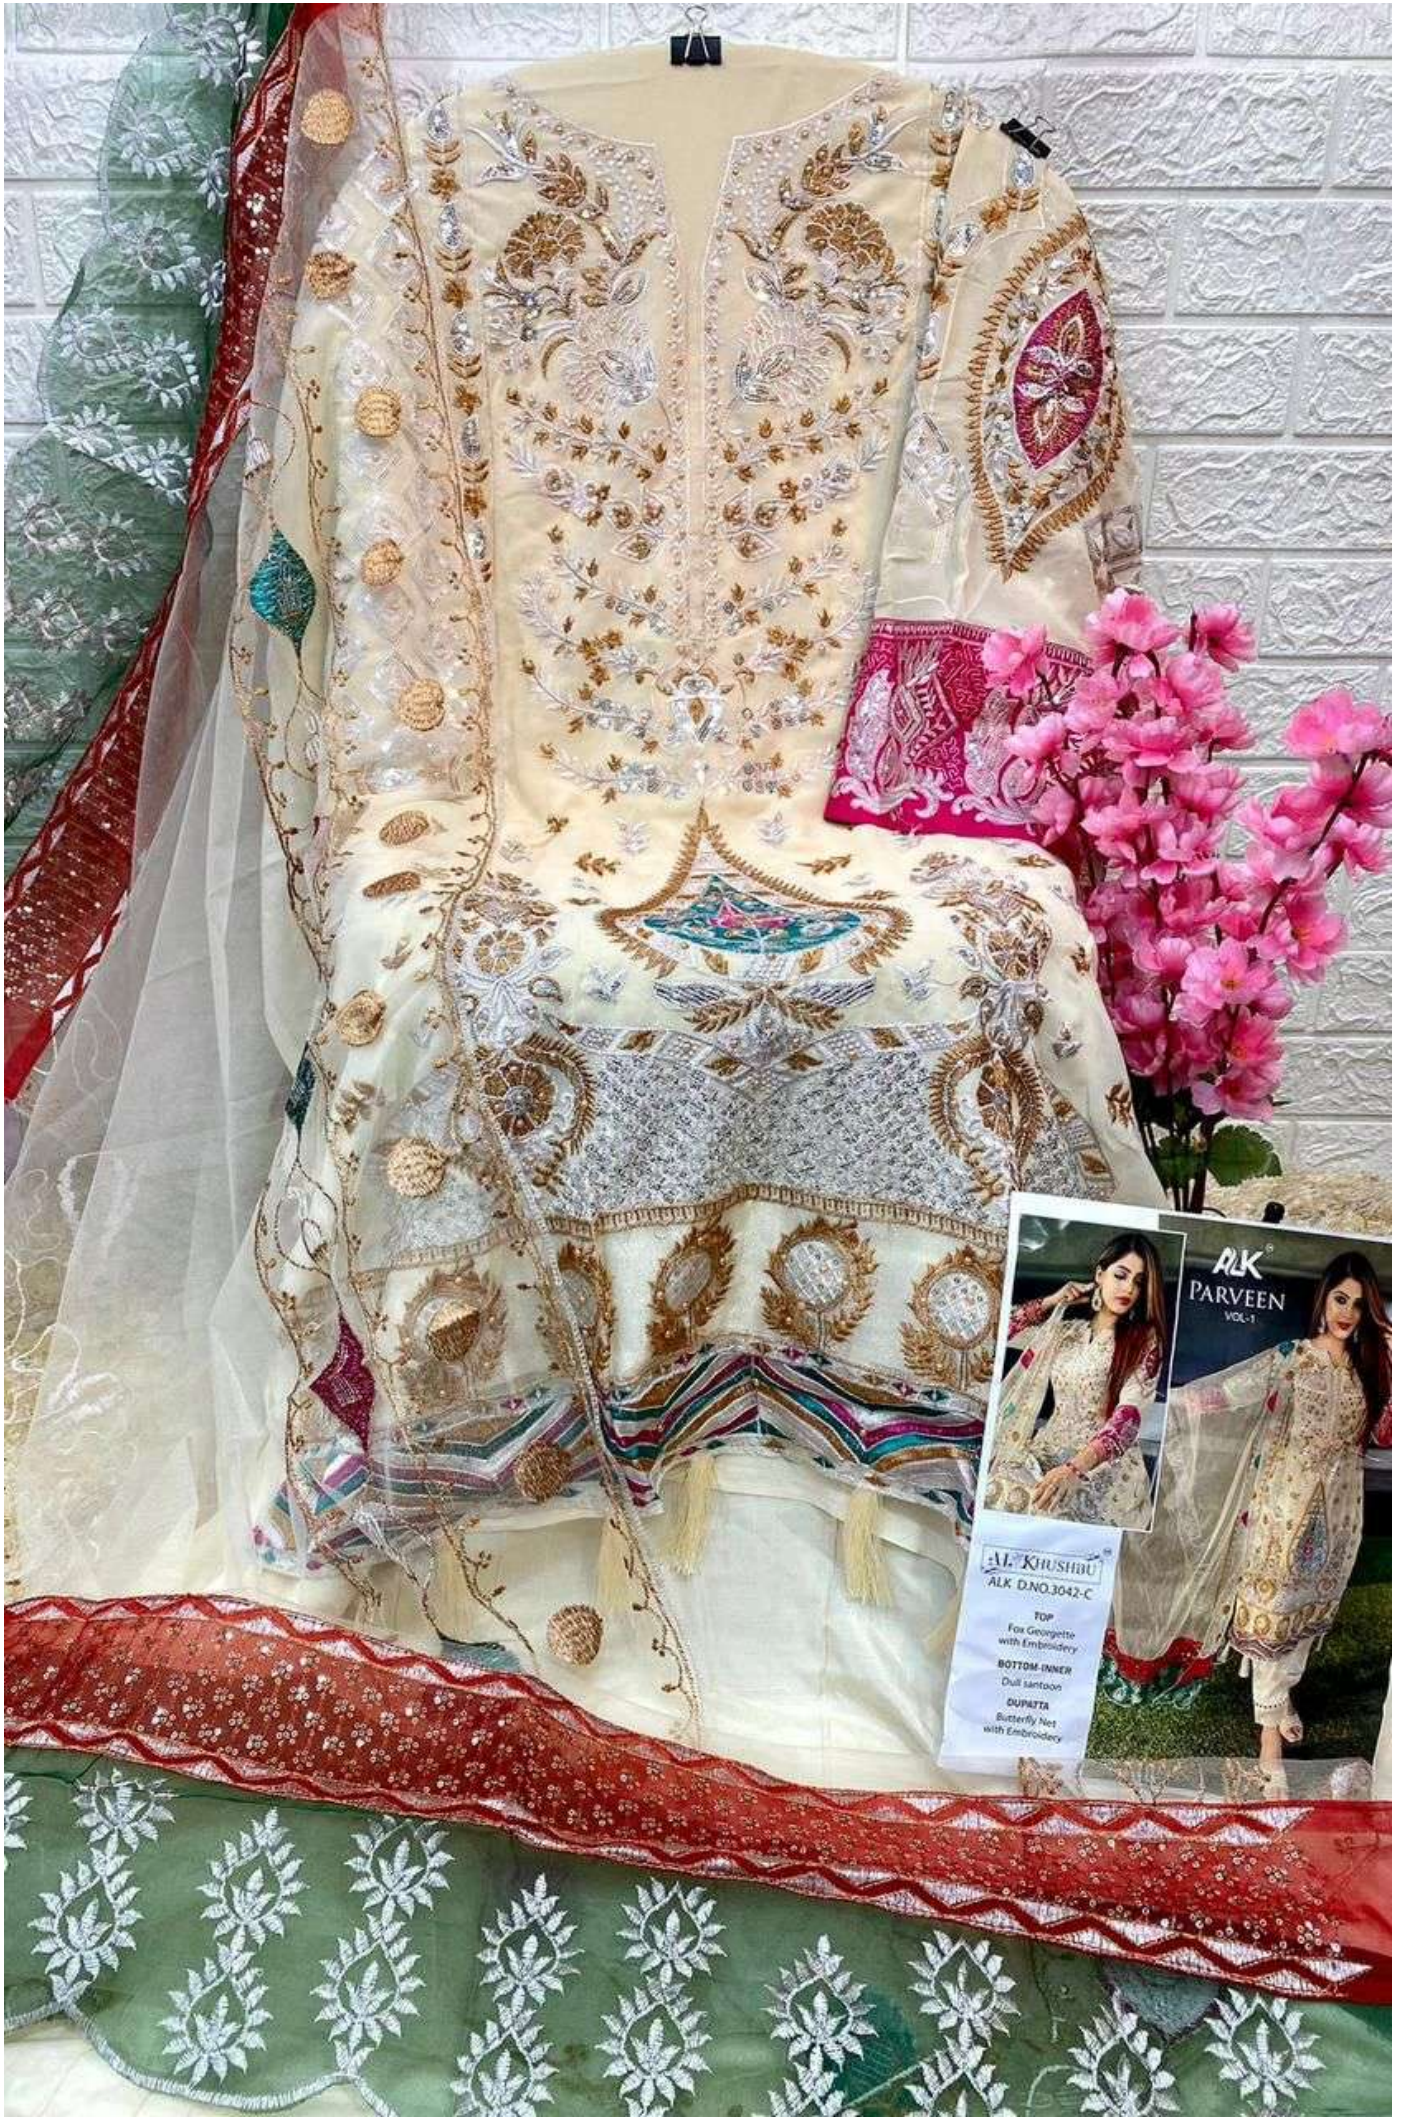

ALK<sup>TM</sup>

AL KHUSHBU<sup>TM</sup>  
ALK D.NO.3042-A

**TOP**

Fox Georgette  
with Embroidery

**BOTTOM-INNER**

Dull santoon

**DUPATTA**

Butterfly Net  
with Embroidery

ALK<sup>TM</sup>

AL KHUSHBU<sup>TM</sup>  
ALK D.NO.3042-B

**TOP**

Fox Georgette  
with Embroidery

**BOTTOM-INNER**

Dull santoon

**DUPATTA**

Butterfly Net  
with Embroidery

ALK<sup>TM</sup>

**AL KHUSHBU**<sup>TM</sup>  
ALK D.NO.3042-D

**TOP**

Fox Georgette  
with Embroidery

**BOTTOM-INNER**

Dull santoon

**DUPATTA**

Butterfly Net  
with Embroidery

**ALIK KHUSHBU**  
ALK D.NO.3042-C

**TOP**  
Fox Georgette  
with Embroidery

**BOTTOM INNER**  
Dull santoon

**DUPPIYA**  
Butterfly Net  
with Embroidery