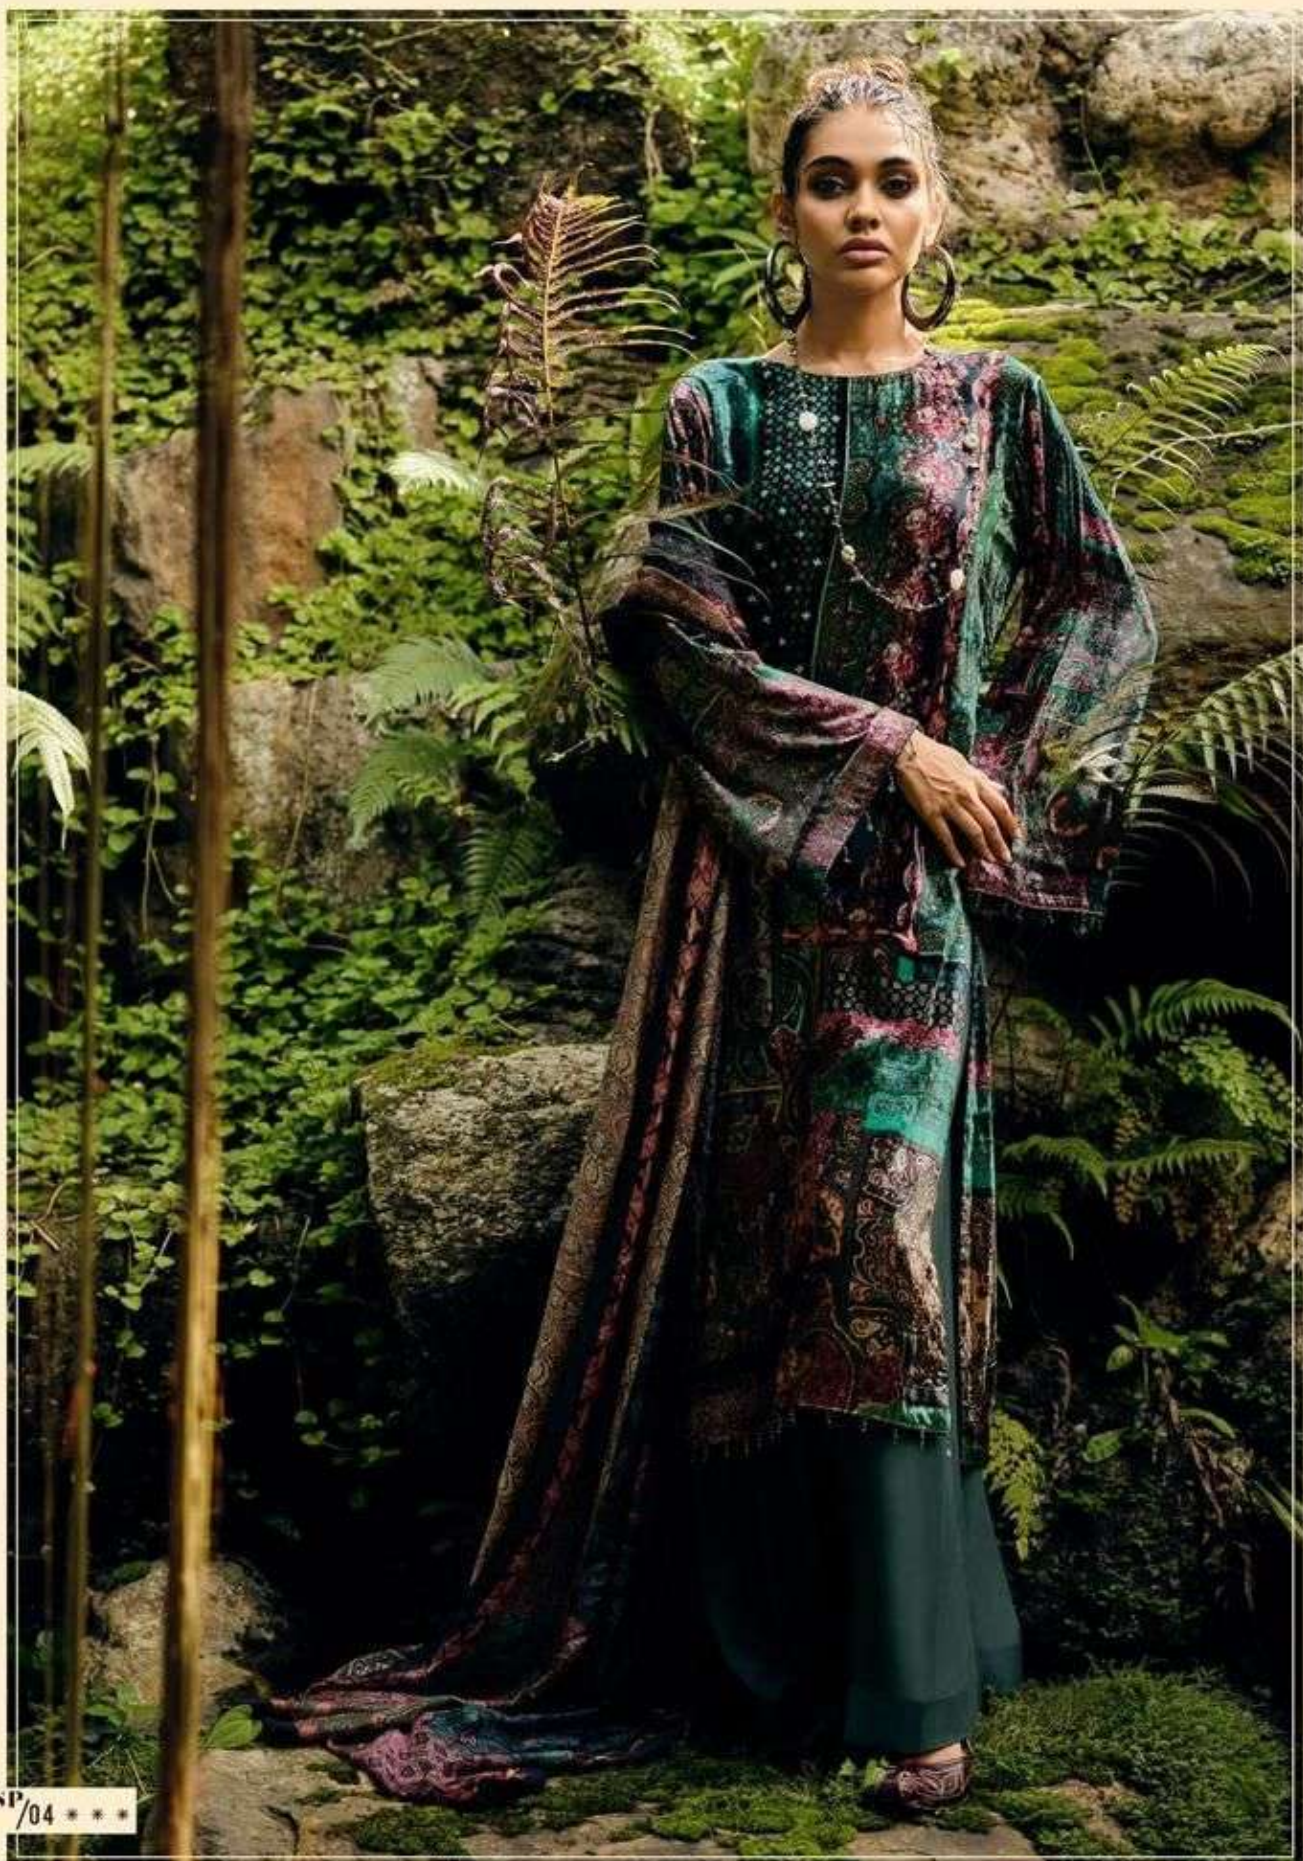

SP/01 ***

SP/02 ***

SP/03 ***

SP/04 ***

SP/05 ***

SP/06 ***

DESIGN	PRICE	DESCRIPTION
S P - 01	3480/-	
S P - 02	3480/-	
S P - 03	3480/-	
S P - 04	3480/-	
S P - 05	3480/-	
S P - 06	3480/-	

TOP
PLUSH VELVET DIGITALLY PRINTED
WITH HANDWORK

DUPATTA
SILK TABY DIGITALLY PRINTED

BOTTOM
VISCOSE PASHMINA SOLID

TOTAL AMOUNT : 20,880/- + GST
TOTAL PIECES : 6

SP/01

SP/02

SP/03

SP/04

SP/05