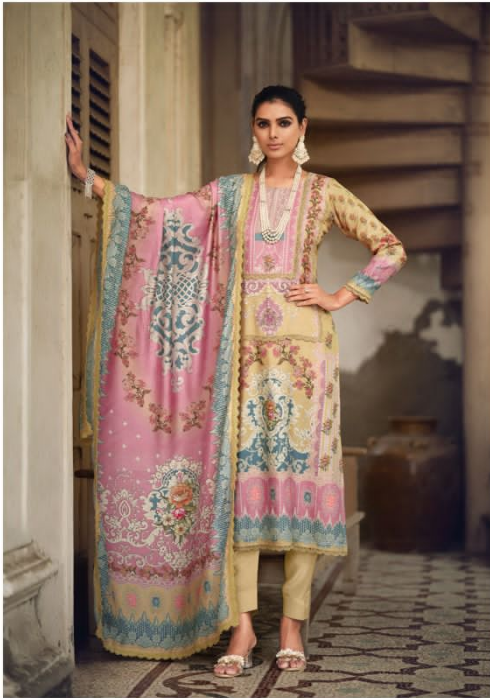

MODERN ETHNIC 10342

MODERN ETHNIC 10339

MODERN ETHNIC

CINDERELLA
Design By
Saffi

MODERN ETHNIC 10341

MODERN ETHNIC 10341

CINDERELLA
DESIGNED BY
Safwan

MODERN ETHNIC 10342

MODERN ETHNIC 10343

MODERN ETHNIC 10344

MODERN ETHNIC 10340

DESIGN NO.	DESCRIPTION	PRICE
10339	: TOP :	1595 /-
10340	PURE BAMBARG MUSLIN DIGITAL PRINT WITH PAKISTANI LEES	1595 /-
10341	: BOTTOM :	1595 /-
10342	PURE MUSLIN	1595 /-
10343	: DUPATTA :	1595 /-
10344	PURE MUSLIN DIGITAL PRINT WITH PAKISTANI LESS	1595 /-
Total Pieces: 6		Total Amount: 9570 +GST