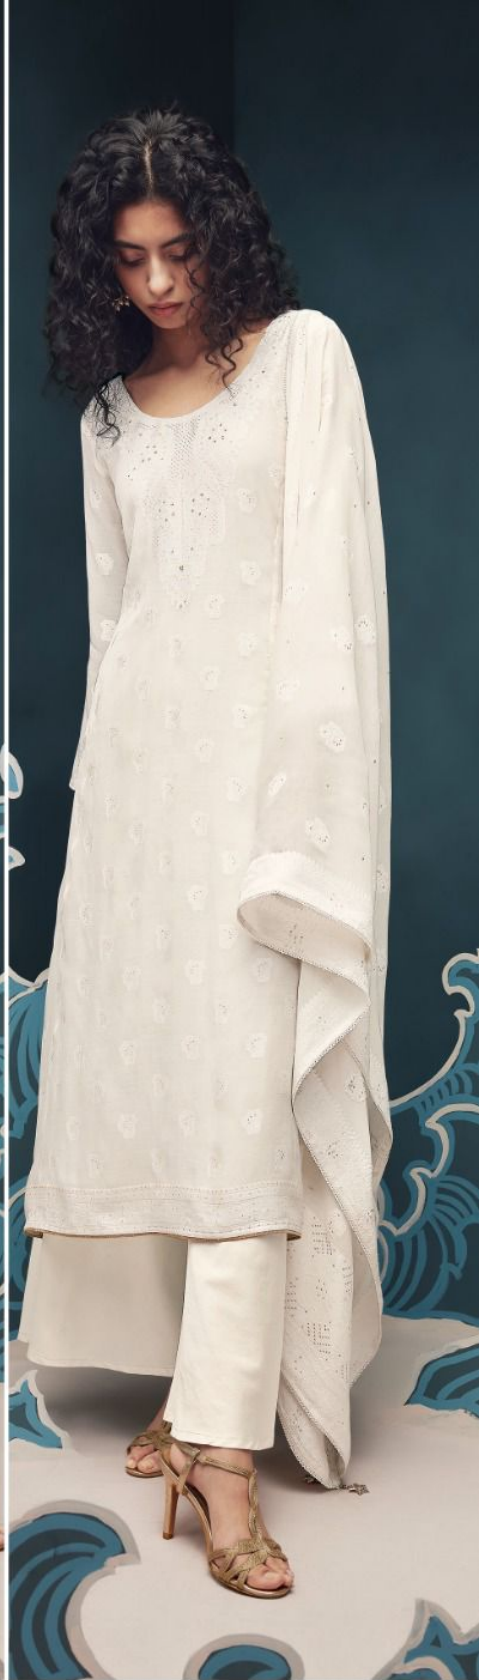

Ganga®

❖ C1406 ❖

Ganga®

❖ C1403 ❖

Ganga®

Ganga®

❖ C1407 ❖

PRODUCT NAME	<b><i>ORPHIC</i></b>
D.NO.	C1402 TO C1407
DESCRIPTION	<b>TOP</b> PREMIUM VISCOSE SILK JACQUARD WITH HAND WORK  <b>BOTTOM</b> PREMIUM COTTON SATIN SOLID  <b>DUPATTA</b> PREMIUM VISCOSE SILK JACQUARD WITH FOUR SIDE LACE & TASSEL
HSN CODE	<b>540834</b>
WHOLESALE PRICE	<b>2340/- EACH + GST(EXTRA)</b>