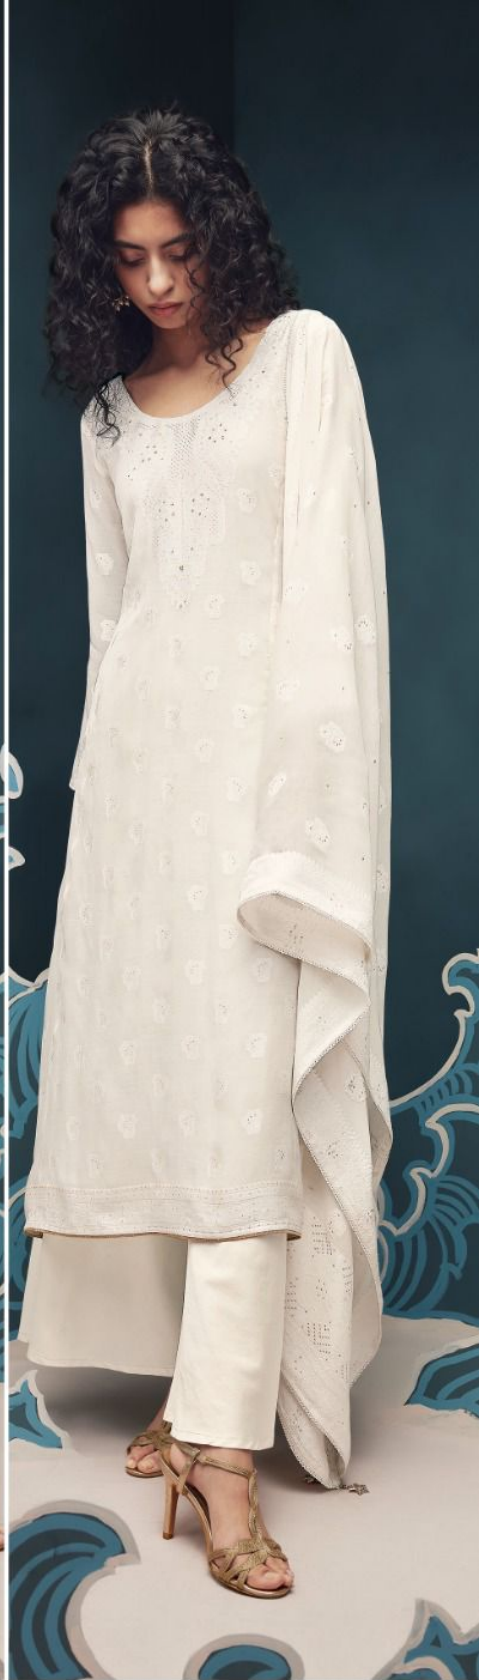

Ganga®

❖ C1406 ❖

Ganga®

❖ C1403 ❖

Ganga®

Ganga®

❖ C1407 ❖

PRODUCT NAME	<i>ORPHIC</i>
D.NO.	C1402 TO C1407
DESCRIPTION	TOP PREMIUM VISCOSE SILK JACQUARD WITH HAND WORK BOTTOM PREMIUM COTTON SATIN SOLID DUPATTA PREMIUM VISCOSE SILK JACQUARD WITH FOUR SIDE LACE & TASSEL
HSN CODE	540834
WHOLESALE PRICE	2340/- EACH + GST(EXTRA)