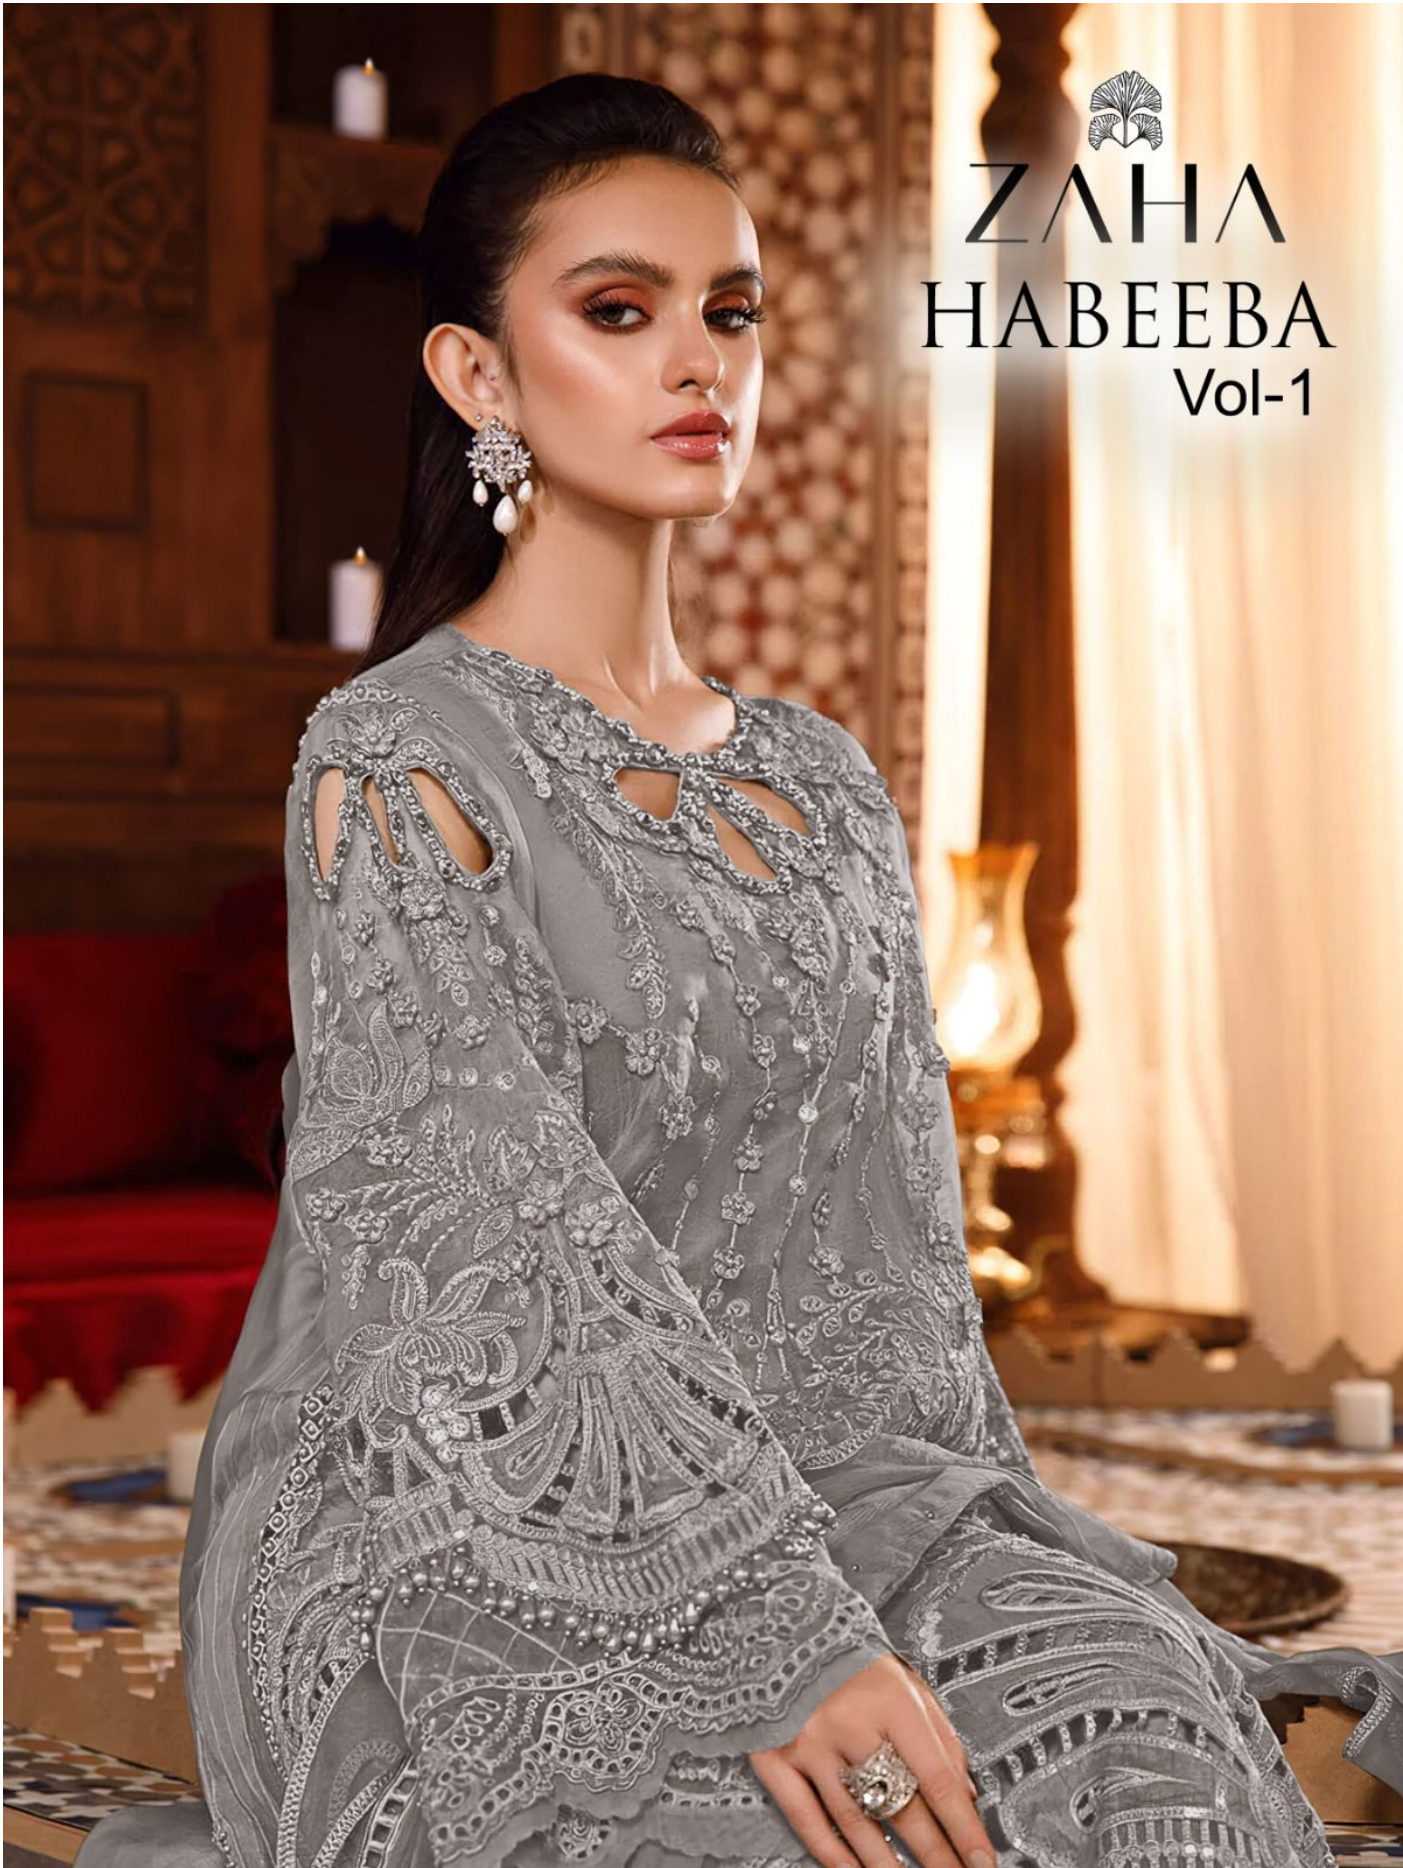

10103-A

10103-B

10103-C

10103-D

ZAHA
HABEEBA
Vol-1