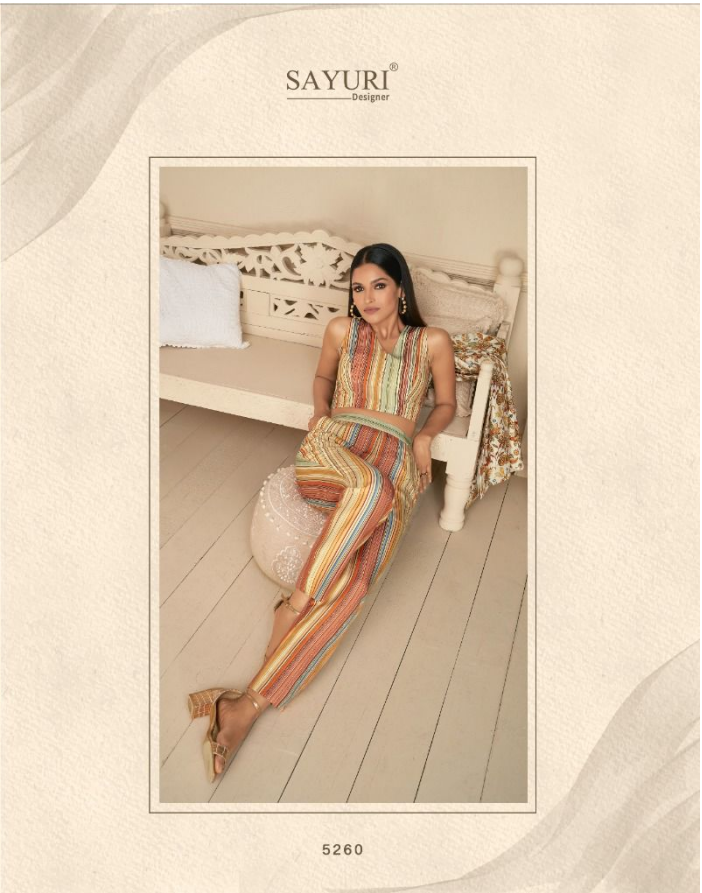

SAYURI<sup>®</sup>  
Designer

5260

SAYURI®  
Designer

5259

SAYURI®  
Designer

5261

SAYURI®  
—Designer

5259

5260

5261

  
**SAYURI**<sup>®</sup>  
Designer  
*Spring Summer*  
Prime Collection

Spring Summer  
cord sets Prime Collection