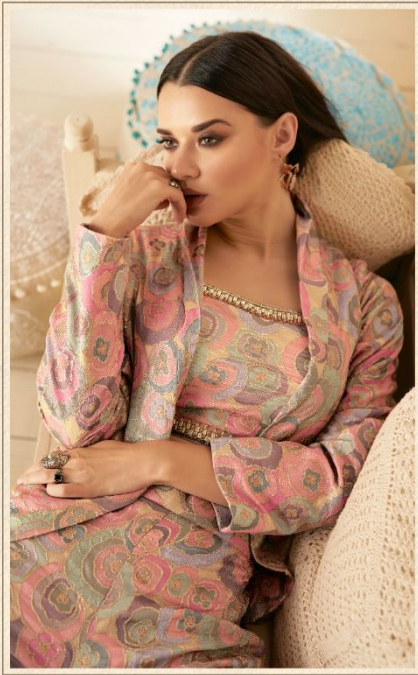

SAYURI[®]
Designer

5260

SAYURI®
Designer

5259

SAYURI®
Designer

5261

SAYURI®
—Designer

5259

5260

5261

SAYURI[®]
Designer
Spring Summer
Prime Collection

Spring Summer
cord sets Prime Collection