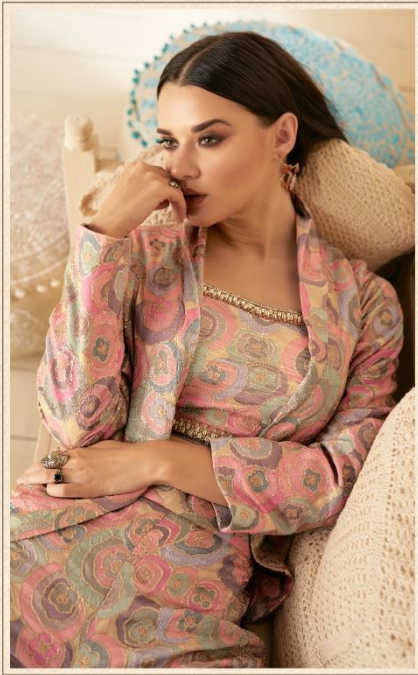

SAYURI<sup>®</sup>  
Designer

5260

SAYURI®  
Designer

5259

SAYURI®  
Designer

5261

SAYURI®  
—Designer

5259

5260

5261

  
**SAYURI**<sup>®</sup>  
Designer  
*Spring Summer*  
Prime Collection

Spring Summer  
cord sets Prime Collection