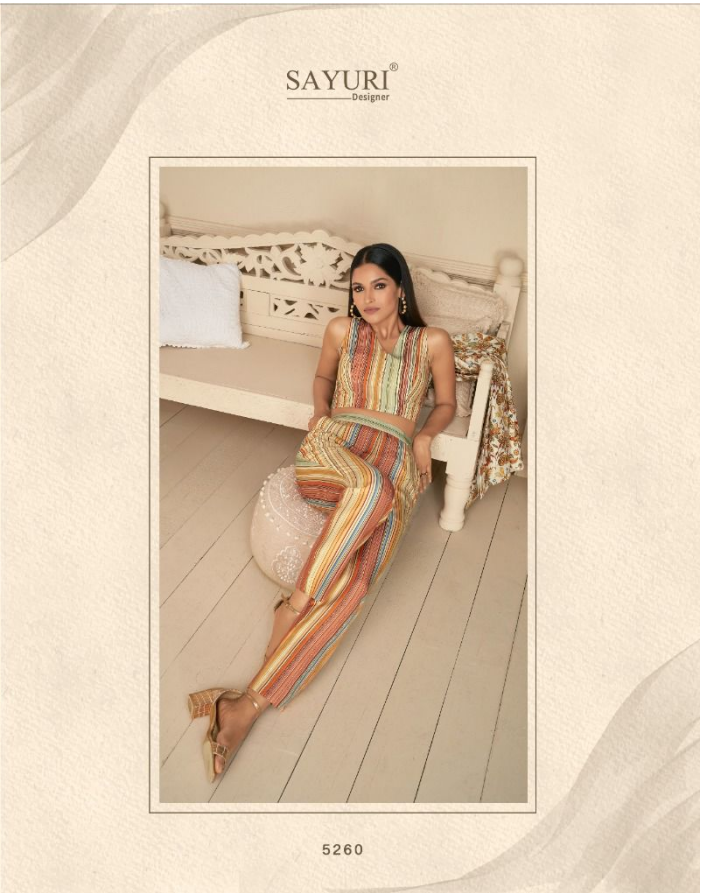

SAYURI[®]
Designer

5260

SAYURI®
Designer

5259

SAYURI®
Designer

5261

SAYURI®
—Designer

5259

5260

5261

SAYURI[®]
Designer
Spring Summer
Prime Collection

Spring Summer
cord sets Prime Collection