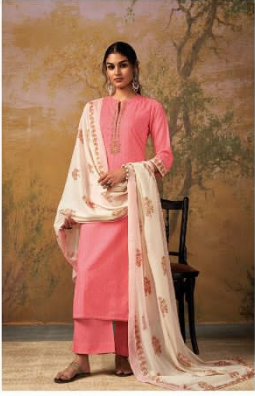

Ganga™

C-1416

Ganga™

C-1415

C-1419

C-1414

C-1414

Ganga™

C-1418

Ganga™

C-1417

PRODUCT NAME	<i>AISHA</i>
D.NO.	C1414 TO C1419
DESCRIPTION	TOP PREMIUM COTTON PRINTED WITH EMBROIDERY AND COTTON LACE BOTTOM PREMIUM COTTON SOLID COLOR DUPATTA FINEST COTTON MAL PRINTED WITH FOIL AND TASSEL
HSN CODE	520851
WHOLESALE PRICE	1440/- EACH + GST (EXTRA)