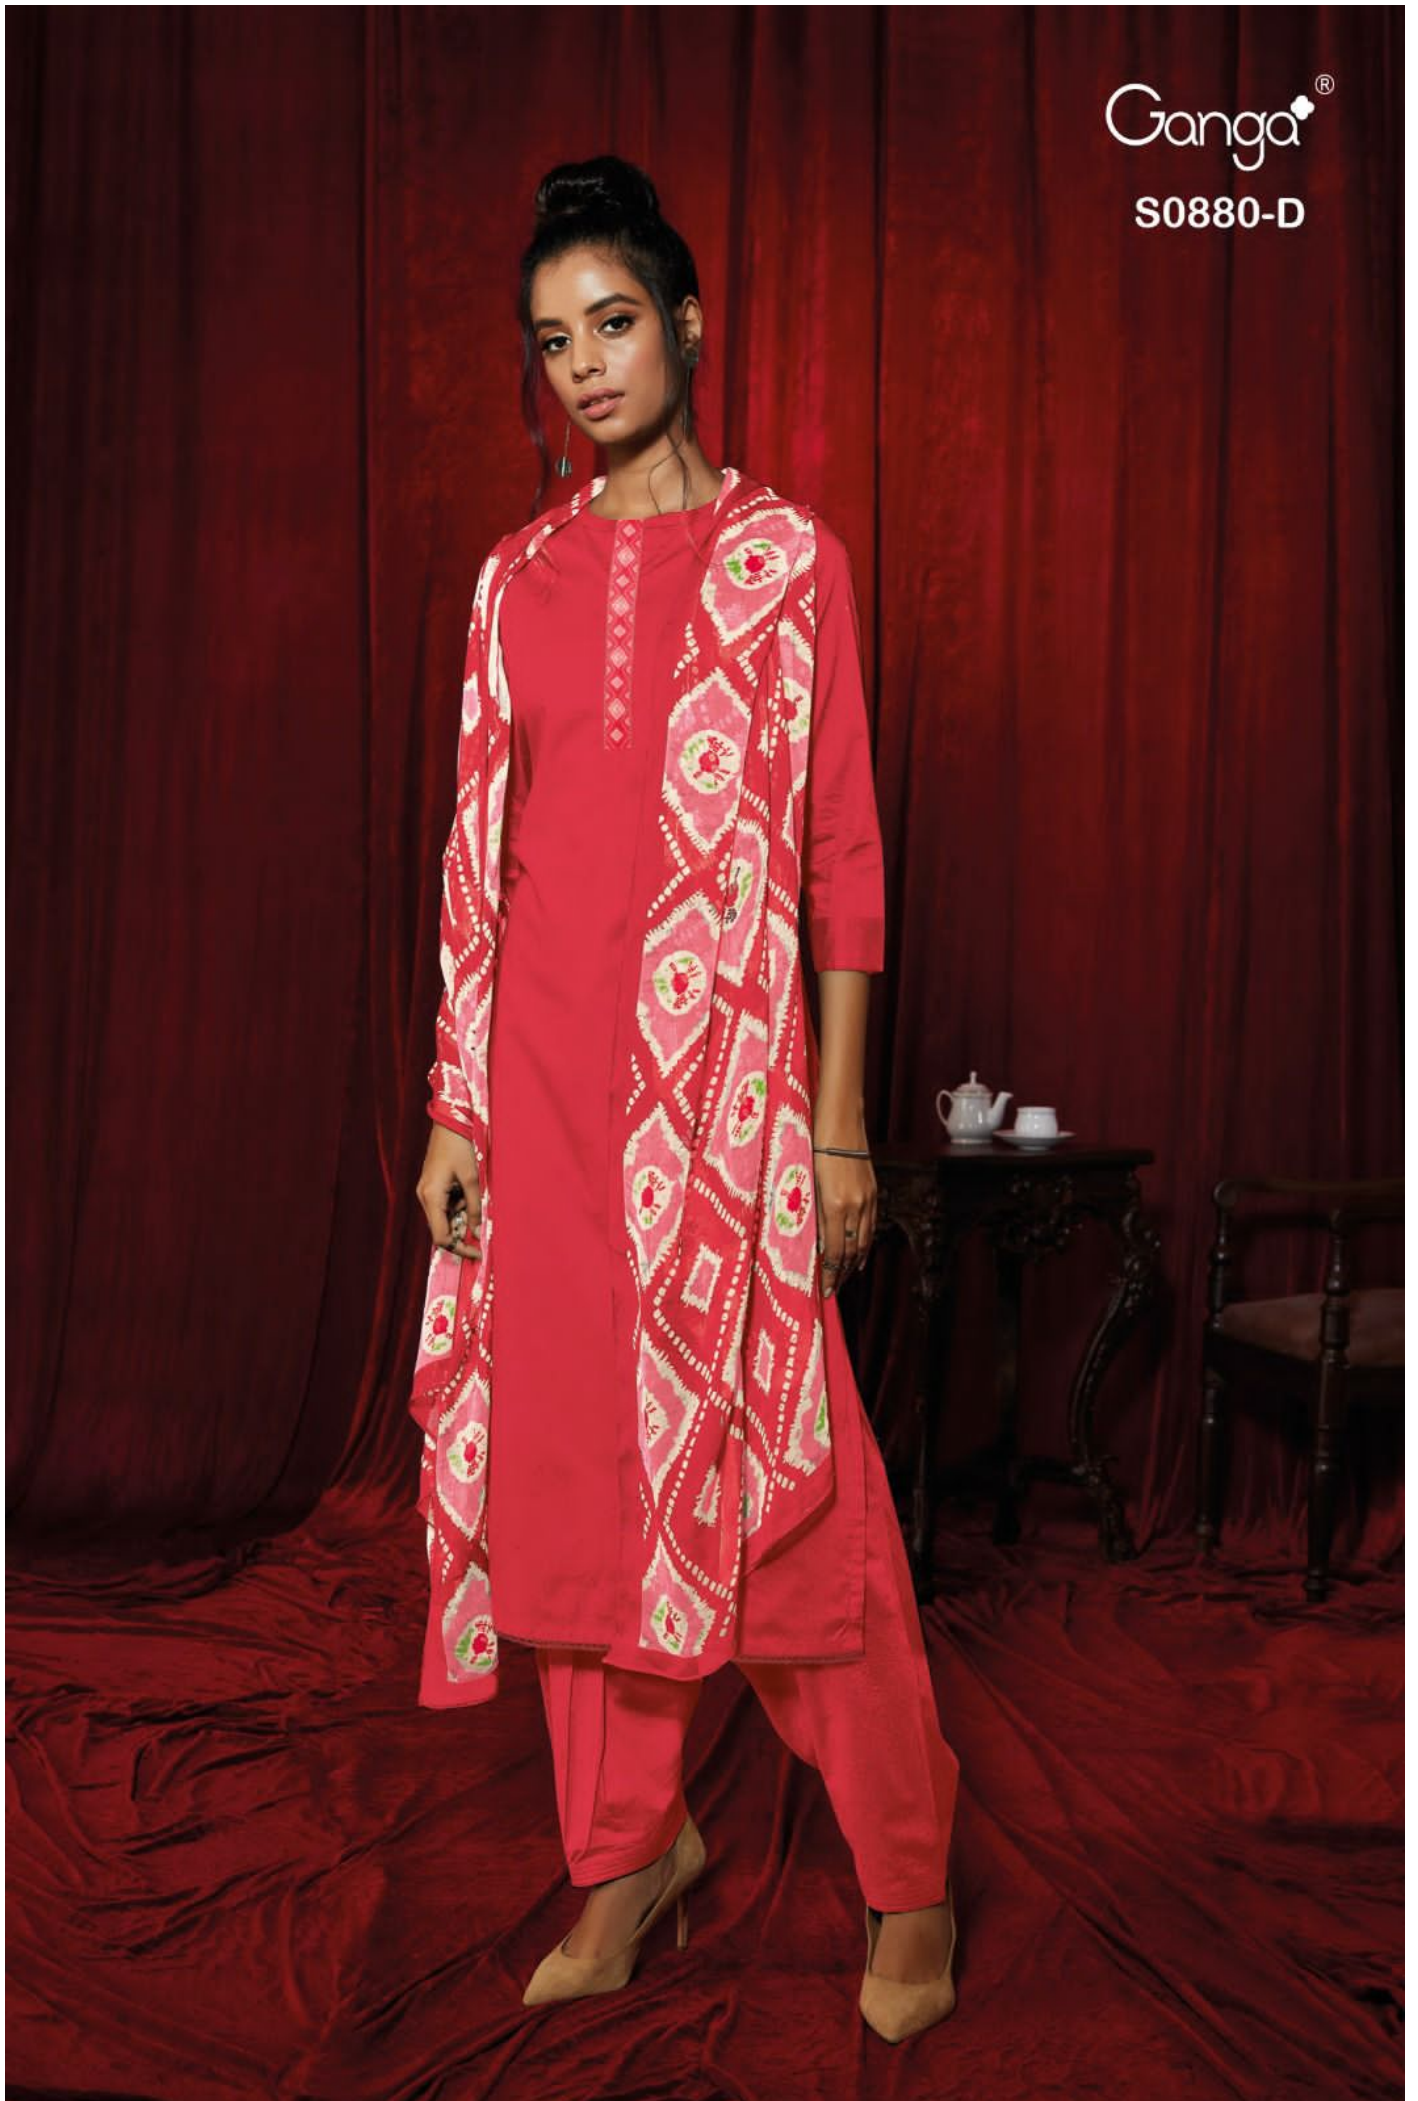

Ganga®

S0880-D

Ganga®

S0880-A

Ganga®
S0880-C

Ganga®

S0880-B

PRODUCT NAME	<i>RUHA</i>
D.NO.	S0880
DESCRIPTION	TOP PREMIUM COTTON SOLID WITH PRINTED NECK AND DAMAN AND COTTON LACE BOTTOM PREMIUM COTTON SOLID DUPATTA PURE CHIFFON PRINTED
HSN CODE	520831
WHOLESALE PRICE	960/- EACH + GST (EXTRA)

Ganga®

D.NO.S0880
RUHA

Ganga®

S0880-A