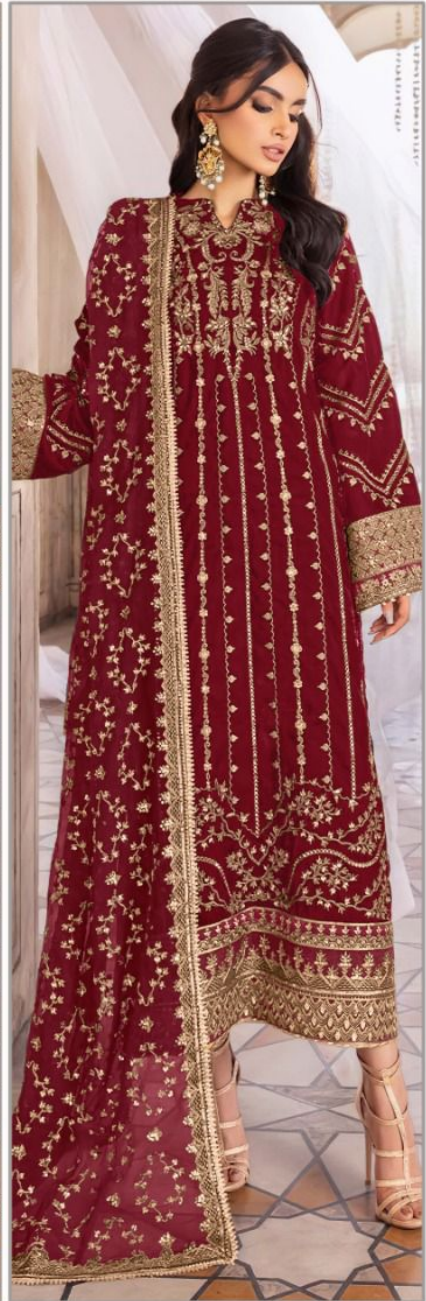

ALK-4015-F