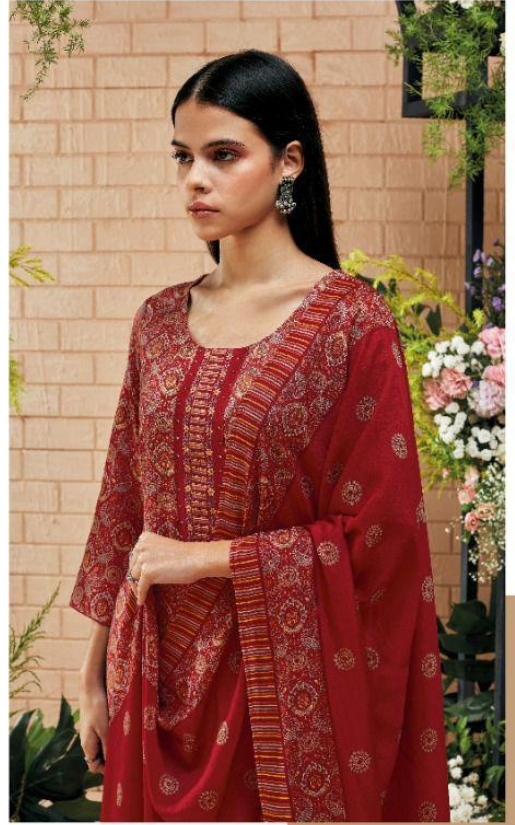

C1207

C1207

C1206

C1209

C1210

C1205

| | |
|-----------------|--|
| PRODUCT NAME | <i>ELIRA</i> |
| D.NO. | C1205 TO C1210 |
| DESCRIPTION | <p>TOP PREMIUM PURE PASHMINA DOBBY PRINTED WITH EMBROIDERY AND HAND WORK</p> <p>BOTTOM PREMIUM PURE PASHMINA DOBBY SOLID</p> <p>DUPATTA FINEST BEMBERG LAWN PRINTED</p> |
| HSN CODE | 540834 |
| WHOLESALE PRICE | 1880/- EACH + GST (EXTRA) |

C1208

C1205

C1206

C1209

C1210

C1207

C1208

Ganga®