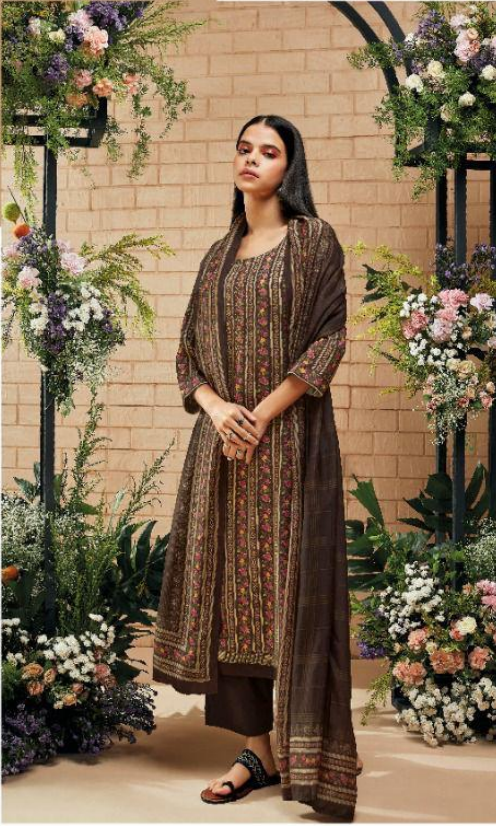

C1207

C1207

C1206

C1209

C1210

C1205

| | |
|-----------------|--|
| PRODUCT NAME | <i>ELIRA</i> |
| D.NO. | C1205 TO C1210 |
| DESCRIPTION | <p>TOP PREMIUM PURE PASHMINA DOBBY PRINTED WITH EMBROIDERY AND HAND WORK</p> <p>BOTTOM PREMIUM PURE PASHMINA DOBBY SOLID</p> <p>DUPATTA FINEST BEMBERG LAWN PRINTED</p> |
| HSN CODE | 540834 |
| WHOLESALE PRICE | 1880/- EACH + GST (EXTRA) |