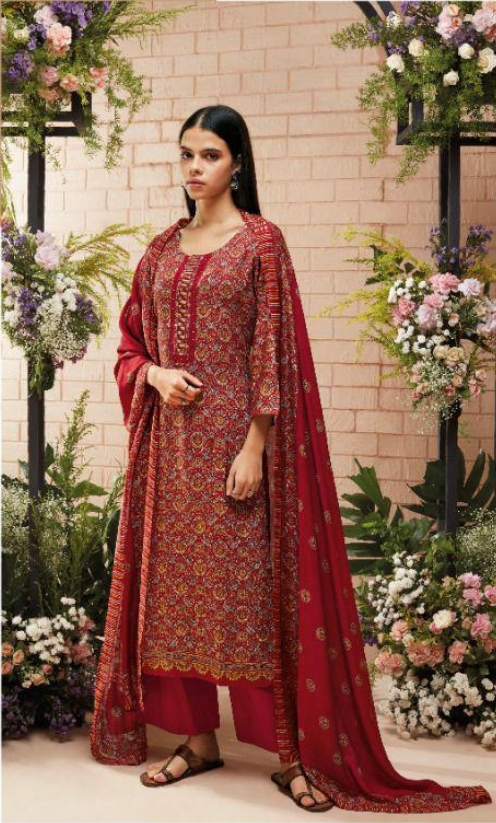

C1207

C1207

C1206

C1209

C1210

C1205

| | |
|-----------------|--|
| PRODUCT NAME | <i>ELIRA</i> |
| D.NO. | C1205 TO C1210 |
| DESCRIPTION | <p>TOP PREMIUM PURE PASHMINA DOBBY PRINTED WITH EMBROIDERY AND HAND WORK</p> <p>BOTTOM PREMIUM PURE PASHMINA DOBBY SOLID</p> <p>DUPATTA FINEST BEMBERG LAWN PRINTED</p> |
| HSN CODE | 540834 |
| WHOLESALE PRICE | 1880/- EACH + GST (EXTRA) |

C1208

C1205

C1206

C1209

C1210

C1207

C1208

Ganga®