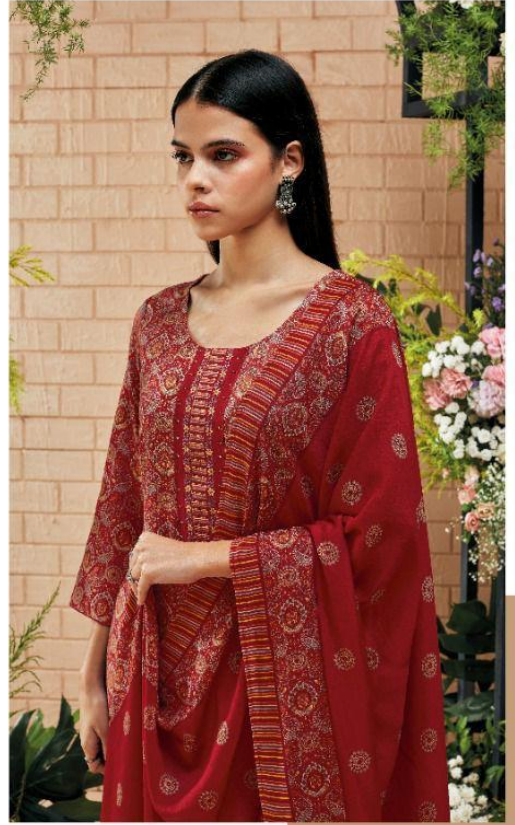

C1207

C1207

C1206

C1209

C1210

C1205

PRODUCT NAME	<i>ELIRA</i>
D.NO.	C1205 TO C1210
DESCRIPTION	<p>TOP PREMIUM PURE PASHMINA DOBBY PRINTED WITH EMBROIDERY AND HAND WORK</p> <p>BOTTOM PREMIUM PURE PASHMINA DOBBY SOLID</p> <p>DUPATTA FINEST BEMBERG LAWN PRINTED</p>
HSN CODE	540834
WHOLESALE PRICE	1880/- EACH + GST (EXTRA)

C1208

C1205

C1206

C1209

C1210

C1207

C1208

Ganga®