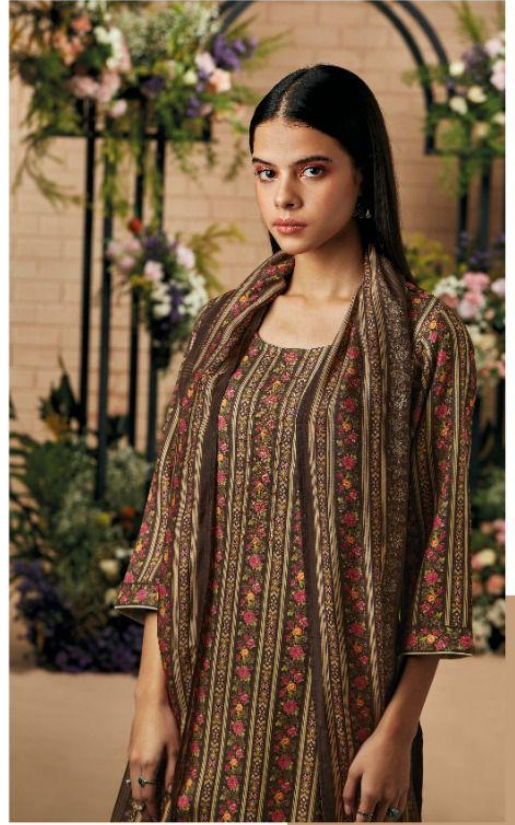

C1207

C1207

C1206

C1209

C1210

C1205

| | |
|-----------------|--|
| PRODUCT NAME | <i>ELIRA</i> |
| D.NO. | C1205 TO C1210 |
| DESCRIPTION | <p>TOP PREMIUM PURE PASHMINA DOBBY PRINTED WITH EMBROIDERY AND HAND WORK</p> <p>BOTTOM PREMIUM PURE PASHMINA DOBBY SOLID</p> <p>DUPATTA FINEST BEMBERG LAWN PRINTED</p> |
| HSN CODE | 540834 |
| WHOLESALE PRICE | 1880/- EACH + GST (EXTRA) |

C1208

C1205

C1206

C1209

C1210

C1207

C1208

Ganga®