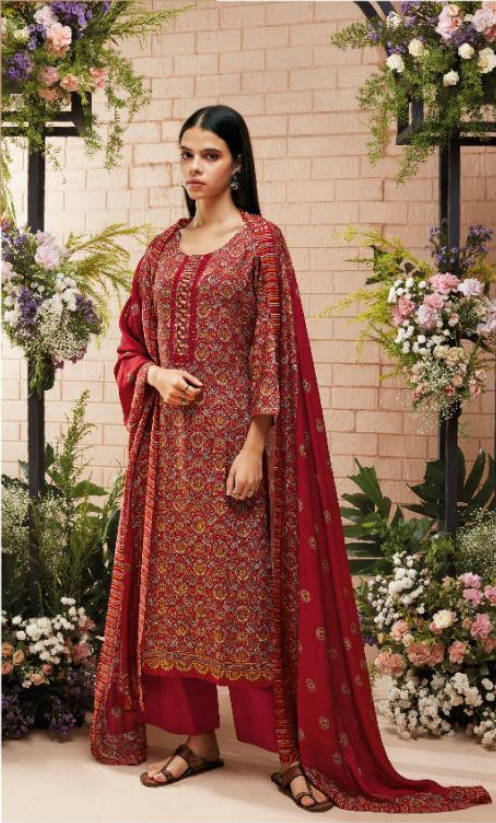

C1207

C1207

C1206

C1209

C1210

C1205

PRODUCT NAME	<i>ELIRA</i>
D.NO.	C1205 TO C1210
DESCRIPTION	<p>TOP PREMIUM PURE PASHMINA DOBBY PRINTED WITH EMBROIDERY AND HAND WORK</p> <p>BOTTOM PREMIUM PURE PASHMINA DOBBY SOLID</p> <p>DUPATTA FINEST BEMBERG LAWN PRINTED</p>
HSN CODE	540834
WHOLESALE PRICE	1880/- EACH + GST (EXTRA)

C1208

C1205

C1206

C1209

C1210

C1207

C1208

Ganga®