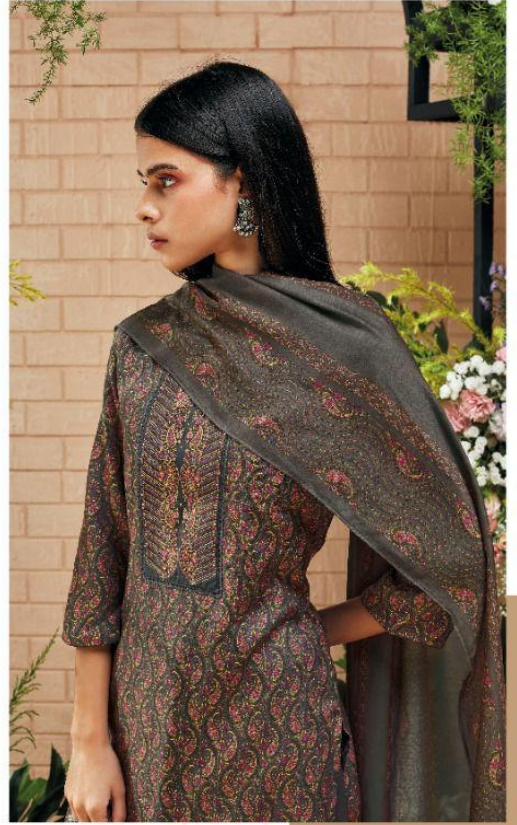

C1207

C1207

C1206

C1209

C1210

C1205

PRODUCT NAME	<i>ELIRA</i>
D.NO.	C1205 TO C1210
DESCRIPTION	<p>TOP PREMIUM PURE PASHMINA DOBBY PRINTED WITH EMBROIDERY AND HAND WORK</p> <p>BOTTOM PREMIUM PURE PASHMINA DOBBY SOLID</p> <p>DUPATTA FINEST BEMBERG LAWN PRINTED</p>
HSN CODE	540834
WHOLESALE PRICE	1880/- EACH + GST (EXTRA)

C1208

C1205

C1206

C1209

C1210

C1207

C1208

Ganga®