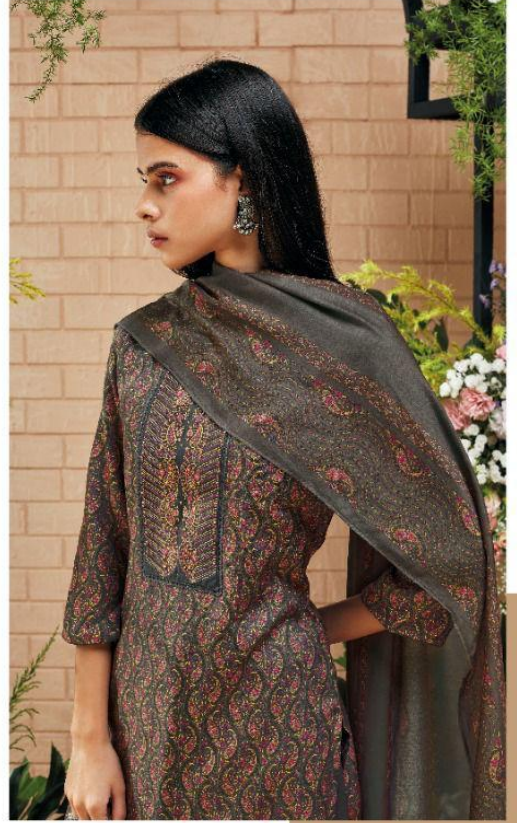

C1207

C1207

C1206

C1209

C1210

C1205

PRODUCT NAME	<i>ELIRA</i>
D.NO.	C1205 TO C1210
DESCRIPTION	<p>TOP PREMIUM PURE PASHMINA DOBBY PRINTED WITH EMBROIDERY AND HAND WORK</p> <p>BOTTOM PREMIUM PURE PASHMINA DOBBY SOLID</p> <p>DUPATTA FINEST BEMBERG LAWN PRINTED</p>
HSN CODE	540834
WHOLESALE PRICE	1880/- EACH + GST (EXTRA)

C1208

C1205

C1206

C1209

C1210

C1207

C1208

Ganga®