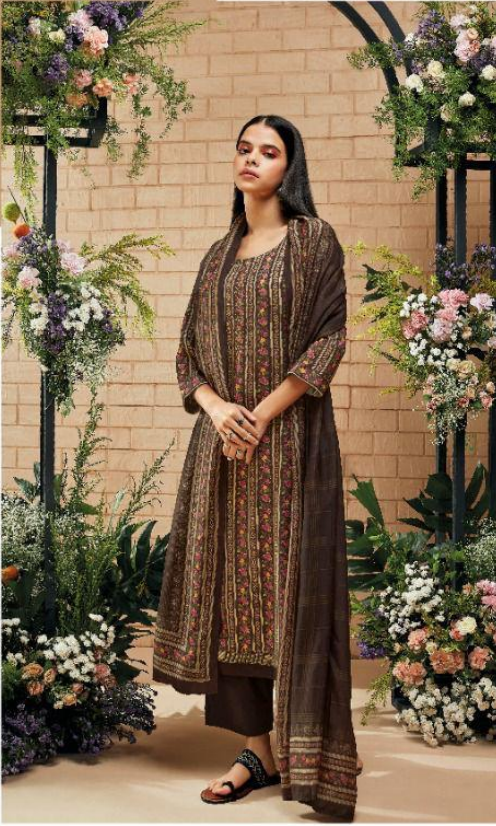

C1207

C1207

C1206

C1209

C1210

C1205

PRODUCT NAME	<i>ELIRA</i>
D.NO.	C1205 TO C1210
DESCRIPTION	<p>TOP PREMIUM PURE PASHMINA DOBBY PRINTED WITH EMBROIDERY AND HAND WORK</p> <p>BOTTOM PREMIUM PURE PASHMINA DOBBY SOLID</p> <p>DUPATTA FINEST BEMBERG LAWN PRINTED</p>
HSN CODE	540834
WHOLESALE PRICE	1880/- EACH + GST (EXTRA)