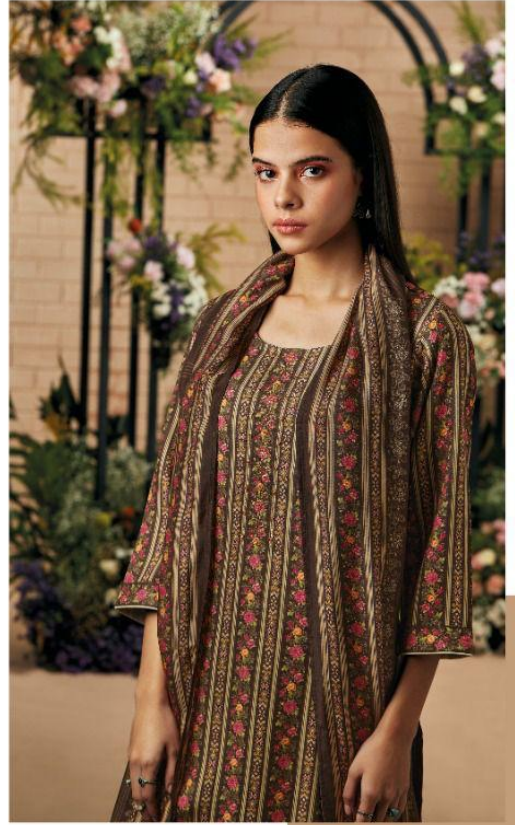

C1207

C1207

C1206

C1209

C1210

C1205

PRODUCT NAME	<i>ELIRA</i>
D.NO.	C1205 TO C1210
DESCRIPTION	<p>TOP PREMIUM PURE PASHMINA DOBBY PRINTED WITH EMBROIDERY AND HAND WORK</p> <p>BOTTOM PREMIUM PURE PASHMINA DOBBY SOLID</p> <p>DUPATTA FINEST BEMBERG LAWN PRINTED</p>
HSN CODE	540834
WHOLESALE PRICE	1880/- EACH + GST (EXTRA)

C1208

C1205

C1206

C1209

C1210

C1207

C1208

Ganga®