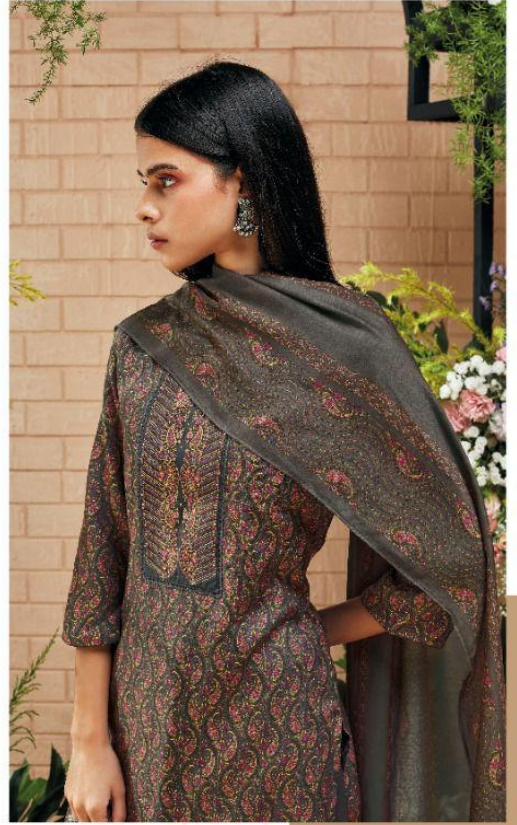

C1207

C1207

C1206

C1209

C1210

C1205

| | |
|-----------------|--|
| PRODUCT NAME | <i>ELIRA</i> |
| D.NO. | C1205 TO C1210 |
| DESCRIPTION | <p>TOP PREMIUM PURE PASHMINA DOBBY PRINTED WITH EMBROIDERY AND HAND WORK</p> <p>BOTTOM PREMIUM PURE PASHMINA DOBBY SOLID</p> <p>DUPATTA FINEST BEMBERG LAWN PRINTED</p> |
| HSN CODE | 540834 |
| WHOLESALE PRICE | 1880/- EACH + GST (EXTRA) |

C1208

C1205

C1206

C1209

C1210

C1207

C1208

Ganga®