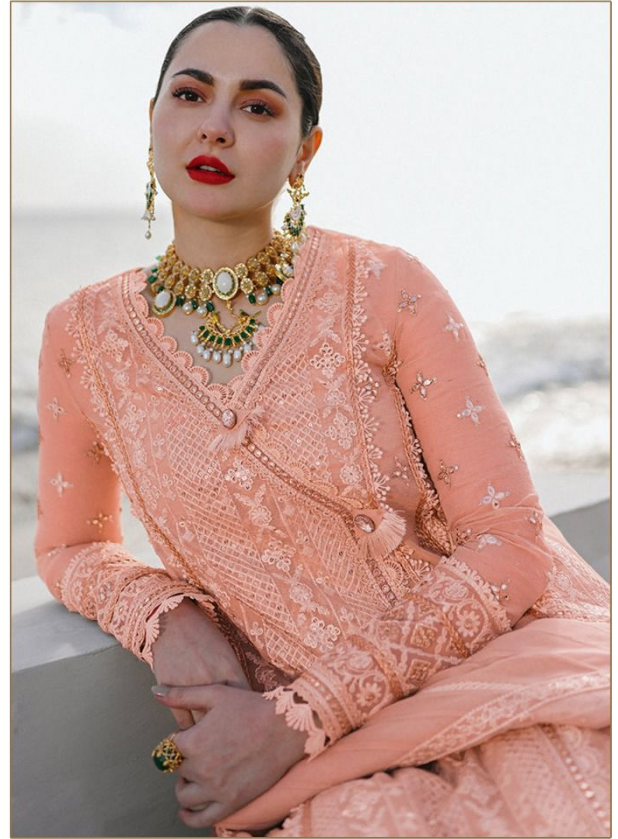

*Serena*<sup>®</sup>  
Pakistani Suit

A BRAND BY  MEGHA EXPORT

**S - 139 C**

TOP - FOX GEORGETTE HEAVY EMBROIDERED  
WITH EMB LACE  
INNER BOTTOM - HEAVY SANTOON  
DUPATTA - NAZNEEN HEAVY EMBROIDERED

*Serena*<sup>®</sup>  
Pakistani Suit

A BRAND BY  MEGHA EXPORT

**S - 139 A**

TOP - FOX GEORGETTE HEAVY EMBROIDERED  
WITH EMB LACE  
INNER BOTTOM - HEAVY SANTOON  
DUPATTA - NAZNEEN HEAVY EMBROIDERED

*Serena*<sup>®</sup>  
Pakistani Suit

A BRAND BY  MEGHA EXPORT

**S - 139 B**

TOP - FOX GEORGETTE HEAVY EMBROIDERED  
WITH EMB LACE  
INNER BOTTOM - HEAVY SANTOON  
DUPATTA - NAZNEEN HEAVY EMBROIDERED

Top - Fox georgette heavy embroidered with emb lace  
Inner Bottom - Heavy santoon  
Dupatta - Nazneen heavy embroidered