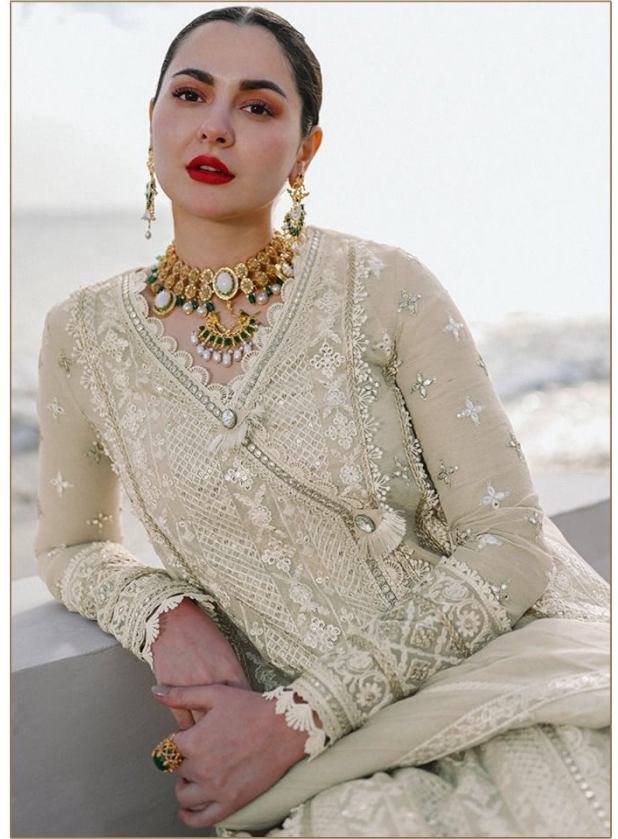

*Serena*<sup>®</sup>  
Pakistani Suit

A BRAND BY  MEGHA EXPORT

**S - 139 C**

TOP - FOX GEORGETTE HEAVY EMBROIDERED  
WITH EMB LACE  
INNER BOTTOM - HEAVY SANTOON  
DUPATTA - NAZNEEN HEAVY EMBROIDERED

*Serena*<sup>®</sup>  
Pakistani Suit

A BRAND BY  MEGHA EXPORT

**S - 139 A**

TOP - FOX GEORGETTE HEAVY EMBROIDERED  
WITH EMB LACE  
INNER BOTTOM - HEAVY SANTOON  
DUPATTA - NAZNEEN HEAVY EMBROIDERED

*Serena*<sup>®</sup>  
Pakistani Suit

A BRAND BY  MEGHA EXPORT

**S - 139 B**

TOP - FOX GEORGETTE HEAVY EMBROIDERED  
WITH EMB LACE  
INNER BOTTOM - HEAVY SANTOON  
DUPATTA - NAZNEEN HEAVY EMBROIDERED

Top - Fox georgette heavy embroidered with emb lace  
Inner Bottom - Heavy santoon  
Dupatta - Nazneen heavy embroidered