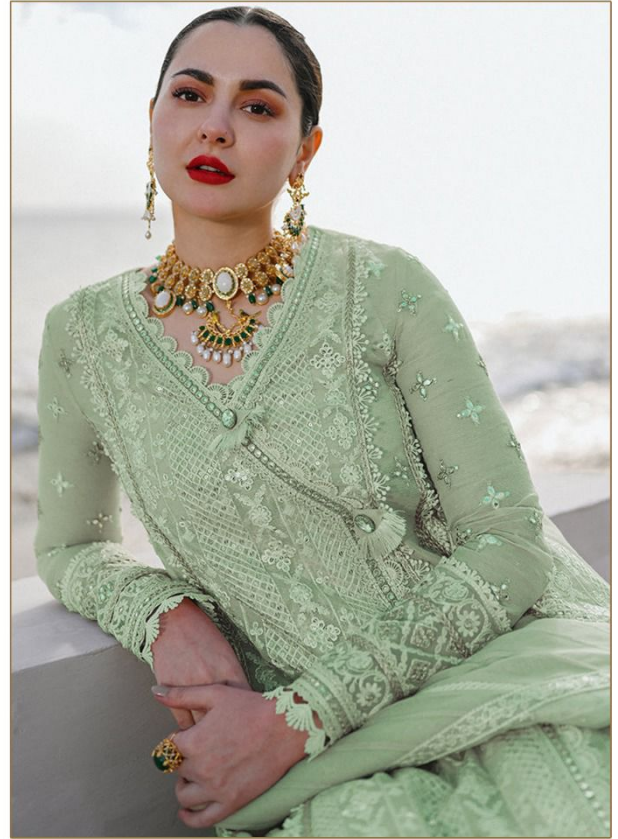

*Serena*<sup>®</sup>  
Pakistani Suit

A BRAND BY  MEGHA EXPORT

**S - 139 C**

TOP - FOX GEORGETTE HEAVY EMBROIDERED  
WITH EMB LACE  
INNER BOTTOM - HEAVY SANTOON  
DUPATTA - NAZNEEN HEAVY EMBROIDERED

*Serena*<sup>®</sup>  
Pakistani Suit

A BRAND BY  MEGHA EXPORT

**S - 139 A**

TOP - FOX GEORGETTE HEAVY EMBROIDERED  
WITH EMB LACE  
INNER BOTTOM - HEAVY SANTOON  
DUPATTA - NAZNEEN HEAVY EMBROIDERED

*Serena*<sup>®</sup>  
Pakistani Suit

A BRAND BY  MEGHA EXPORT

**S - 139 B**

TOP - FOX GEORGETTE HEAVY EMBROIDERED  
WITH EMB LACE  
INNER BOTTOM - HEAVY SANTOON  
DUPATTA - NAZNEEN HEAVY EMBROIDERED

Top - Fox georgette heavy embroidered with emb lace  
Inner Bottom - Heavy santoon  
Dupatta - Nazneen heavy embroidered