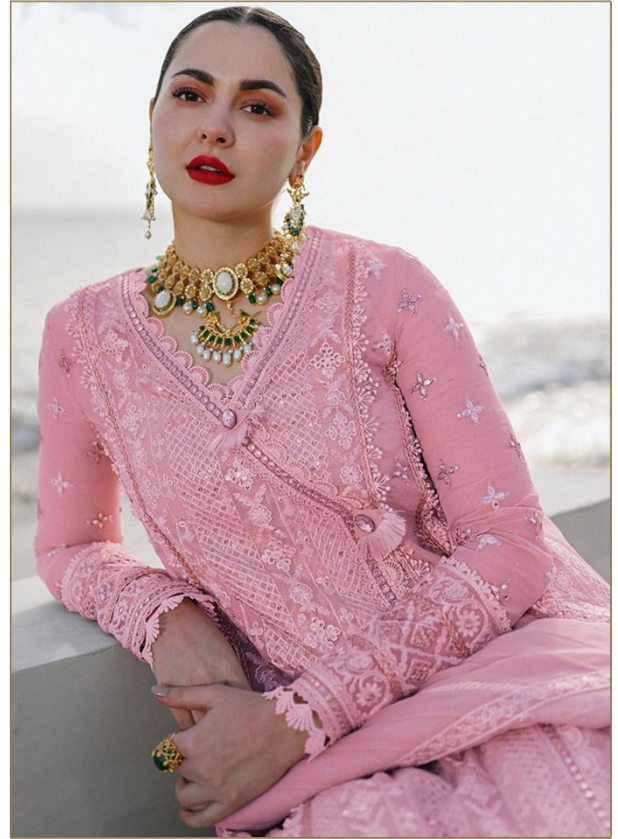

D.No.139 C

D.No.139 D

Serena®
Pakistani Suit

A BRAND BY MEGHA EXPORT

S - 139 D