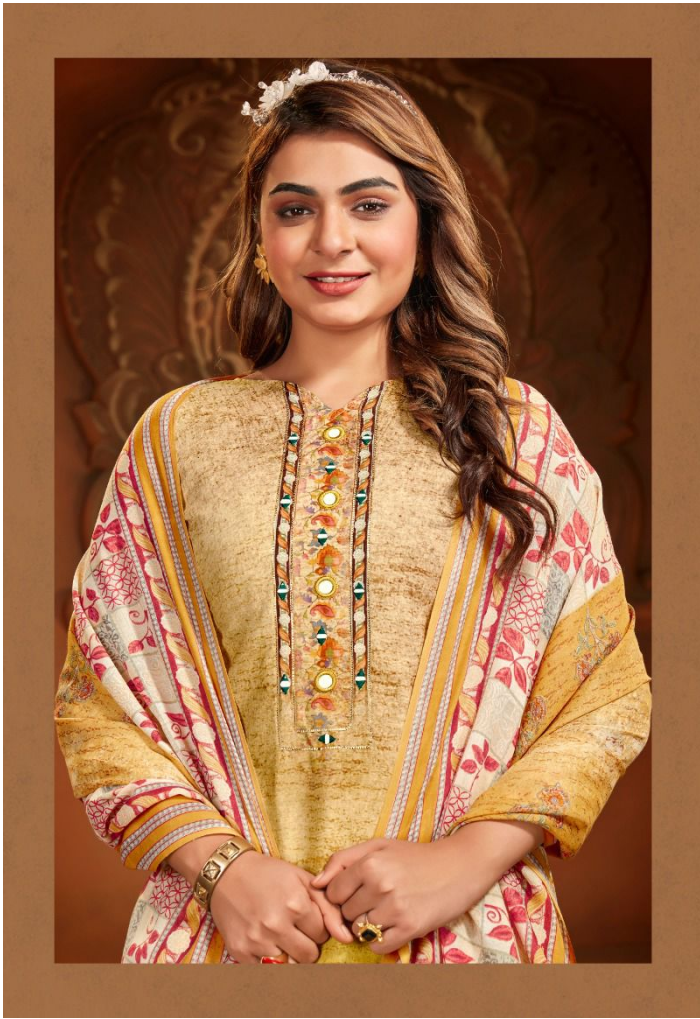

COLOUR ME BEAUTIFUL

IN THE WORLD OF TRENDS, WE MAKE PEOPLE LOOKS CLASSY.

*D.No.1003*

## SPRING INTO STYLE

ENJOY THE STYLISH SERIES WHICH IS AN AMALGAMATION OF BEAUTY

*Top - Pure Cotton Brasho Print 2.50 mtr*  
*Bottom - Indonesia Cotton Plain 2.50 mt*  
*Dupatta - Cotton Print Dupatta 2.20 mtrs*