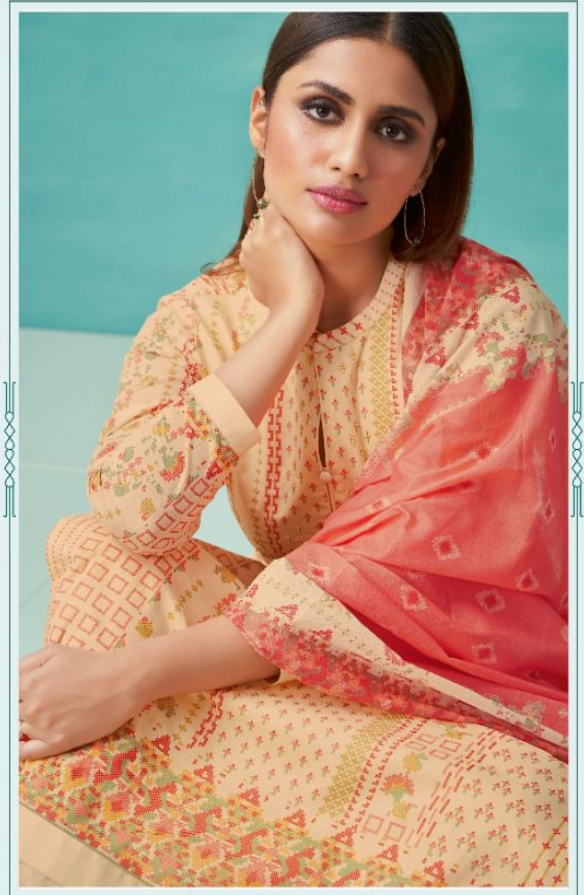

شیدت  
Shiddat

102

شیدات  
Shiddat

101

105

شیدت  
Shiddat

# PRICE LIST

D.NO	DESCRIPTION	RATE
101 TO 110	<b>SHIRT</b> BLOCK PRINTED COTTON LAWN WITH HANDWORK <b>DUPATTA</b> BLOCK PRINTED COTTON MAL <b>SALWAR</b> DYED COTTON CAMBRIC	1195/-
TOTAL SUITS 10	TOTAL AMOUNT 11950/-	AVG.RATE 1195/-