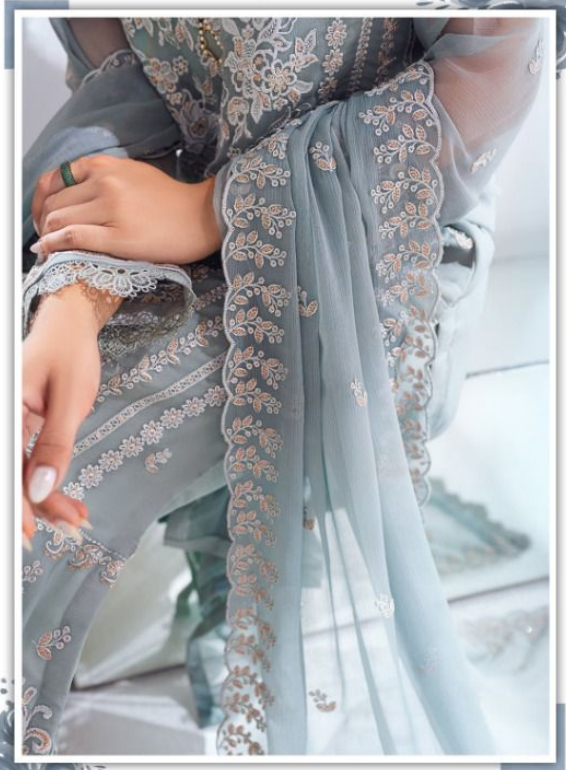

Saniya
TRENDZ

ST-3002

Saniya
TRENDZ

ST-3006

Saniya
TRENDZ

ST-3004

Saniya
TRENDZ

ST-3003

TOP
FOX GEORGETTE
WITH EMBROIDERY

BOTTOM/INNER
SANTOON

DUPATTA
NAZMIN WITH EMBROIDERY

Azure Vol-9

Saniya TRENDZ

Saniya TRENDZ

Azure Vol-9