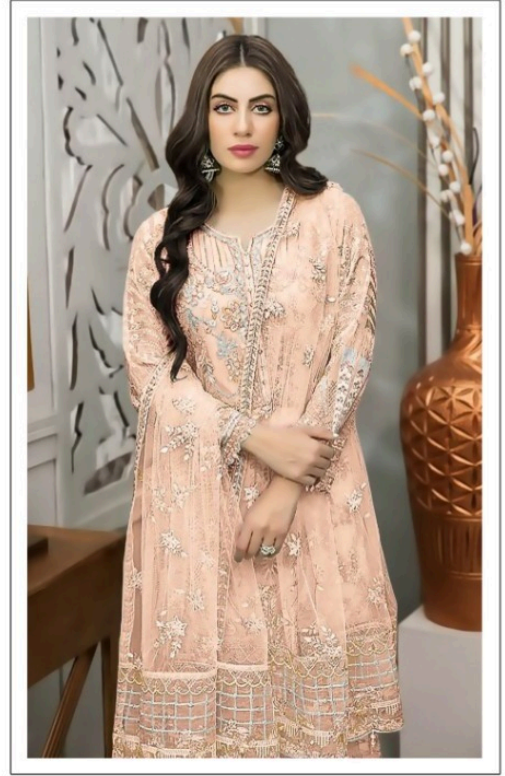

TOP - GEORGETTE EMBROIDERY
MOTI WORK

BOTTOM/INER - SANTOON

DUPATTA - NET WITH EMBROIDERY

D.NO.129 B

FASHION FORWARD

TOP - GEORGETTE EMBROIDERY
MOTI WORK

BOTTOM/INER - SANTOON

DUPATTA - NET WITH EMBROIDERY

D.NO.129 A

FASHION FORWARD

TOP - GEORGETTE EMBROIDERY
MOTI WORK

BOTTOM/INER - SANTOON

DUPATTA - NET WITH EMBROIDERY

D.NO.129 C

FASHION FORWARD

TOP :- Geortte Embroidery Moti Work
BOTTOM\INER :- Santoon
DUPATTA :- Net With Embroidery