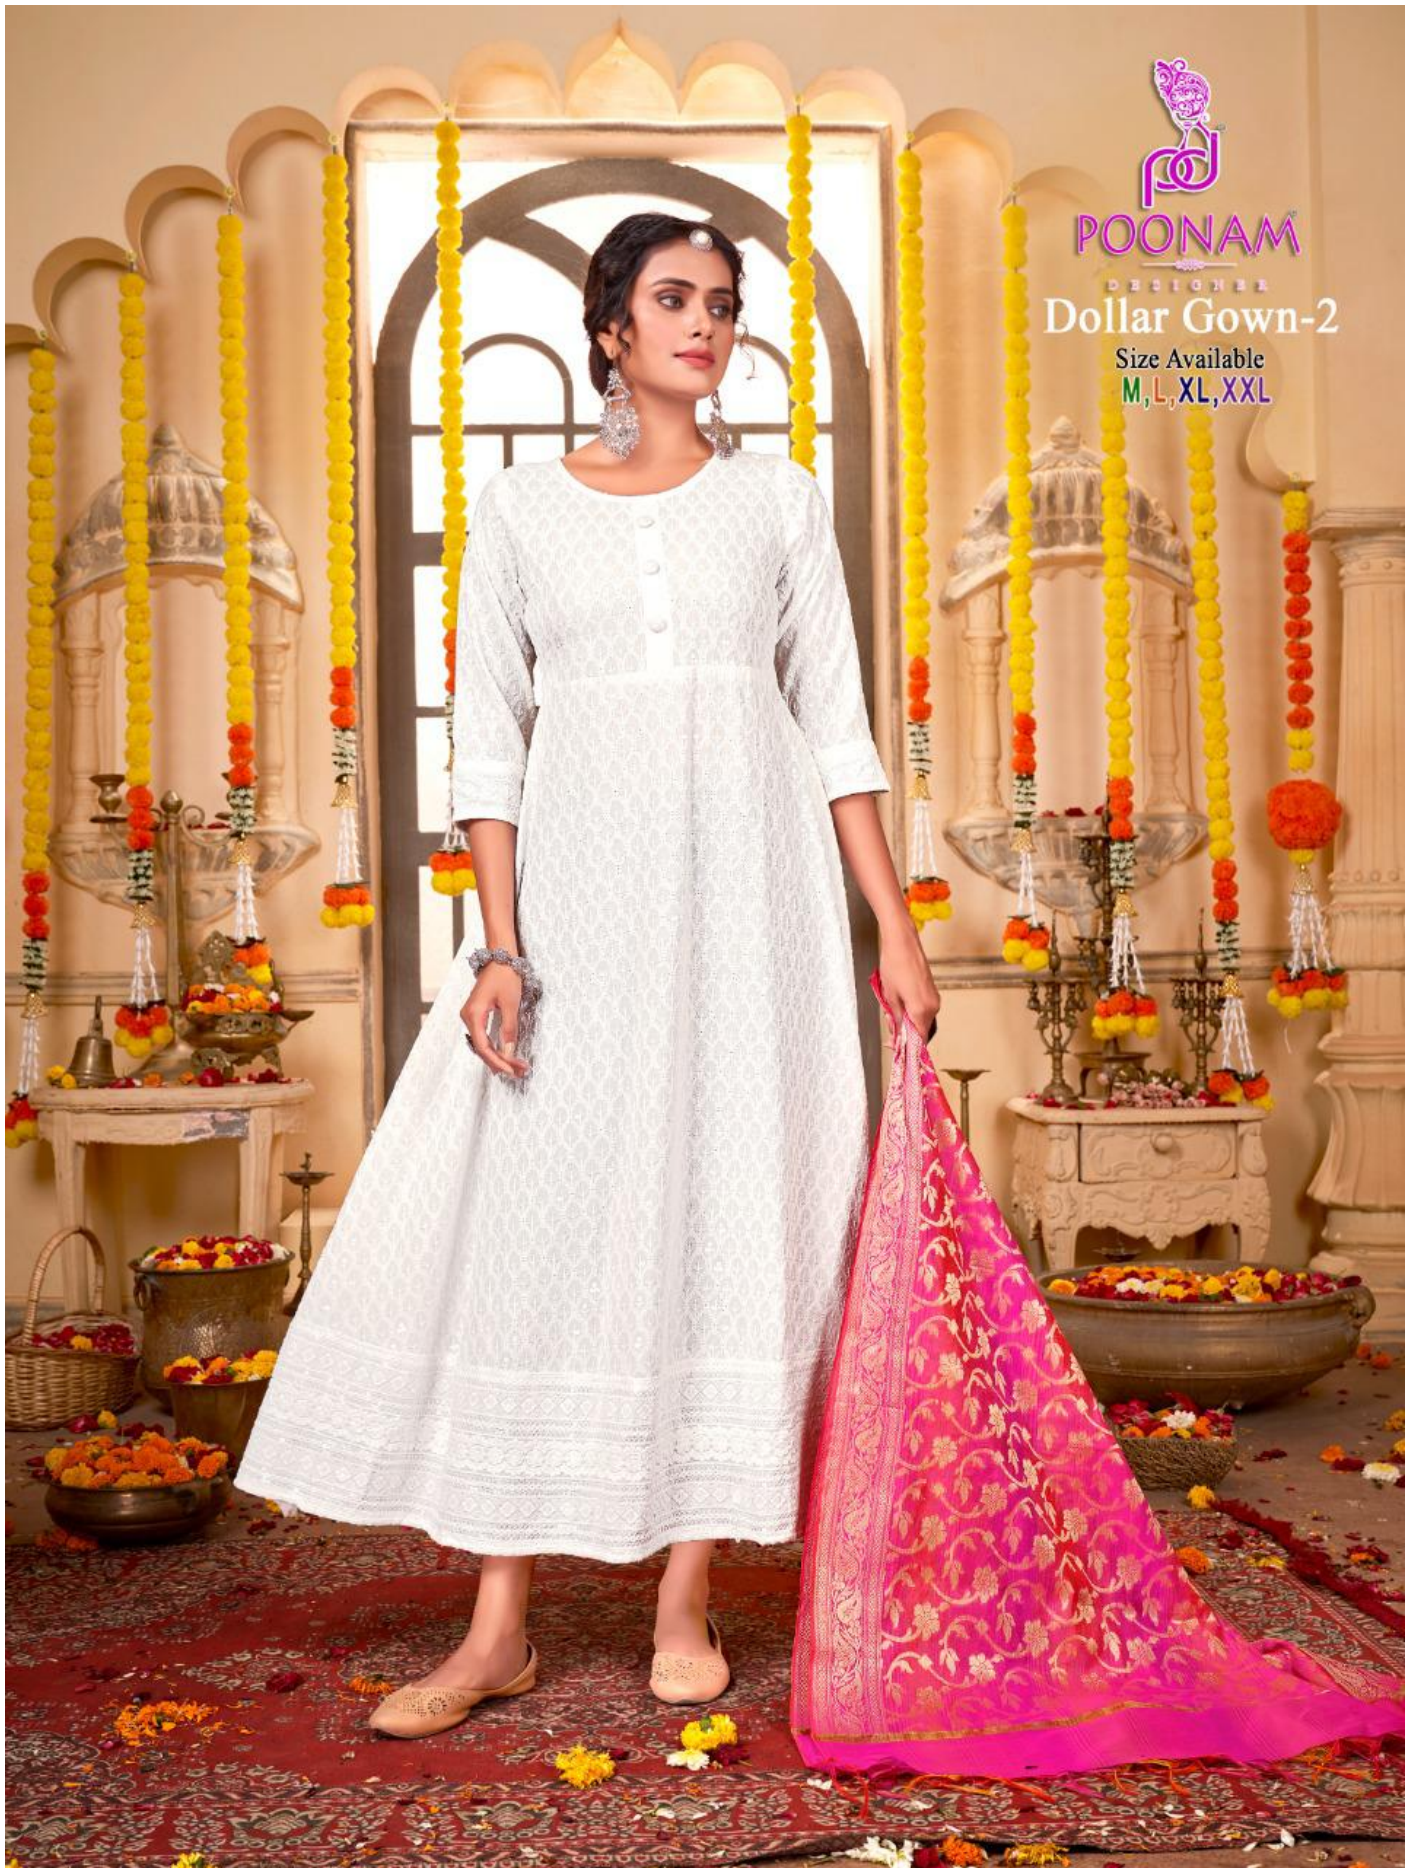

POONAM

DESIGNER

Dollar Gown-2

Size Available
M, L, XL, XXL

POONAM

DESIGNER

Dollar Gown-2

Size Available
M, L, XL, XXL

Dollar Gown-2

Size Available- **M**, **L**, **XL**, **XXL**

1001

1002

1003

1004

1005

1006

1007

1008

POONAM

DESIGNER

Dollar Gown-2

Size Available
M, L, XL, XXL