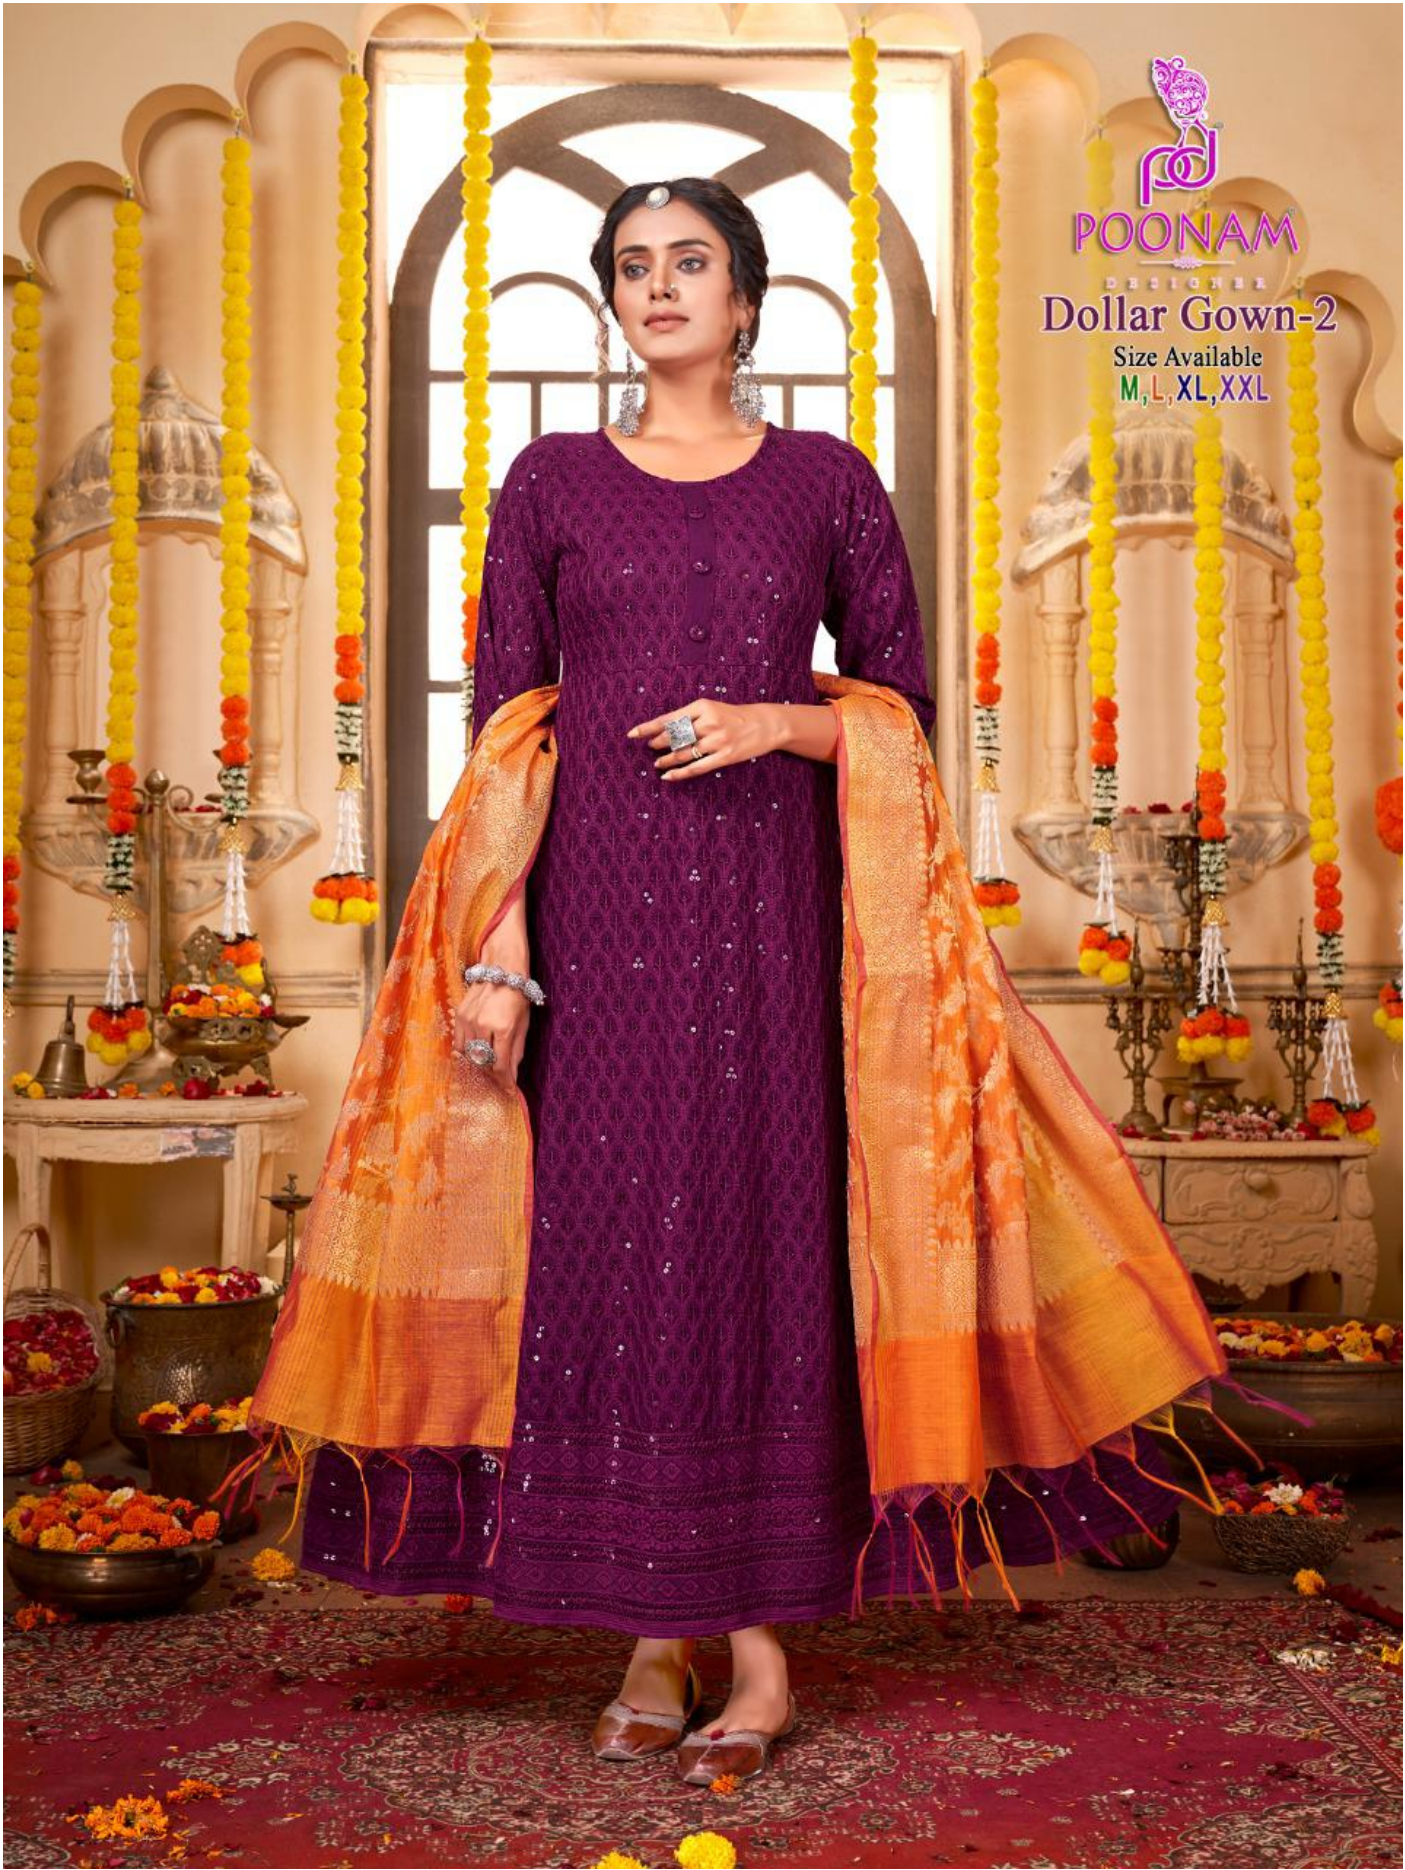

POONAM

DESIGNER

Dollar Gown-2

Size Available
M, L, XL, XXL

POONAM

DESIGNER

Dollar Gown-2

Size Available
M, L, XL, XXL

Dollar Gown-2

Size Available- **M**, **L**, **XL**, **XXL**

1001

1002

1003

1004

1005

1006

1007

1008

POONAM

DESIGNER

Dollar Gown-2

Size Available
M, L, XL, XXL