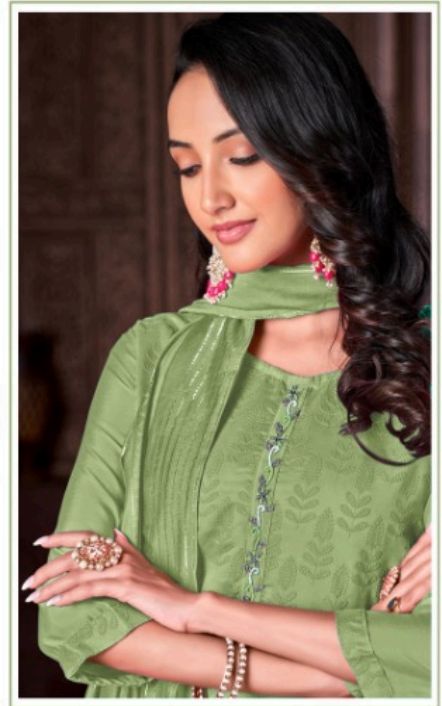

Milky Star

D.NO. 3410

With Pocket