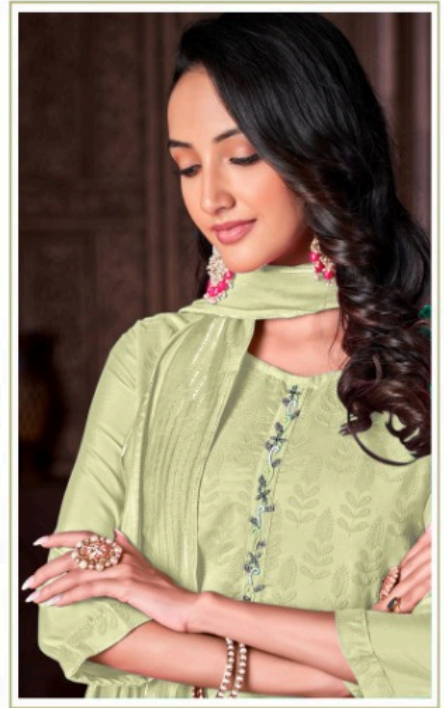

Milky Star
D.NO. 3409

With Pocket

Milky Star
D.NO. 3407

With Pocket

Milky Star
D.NO. 3403

With Pocket

Tunic House
EVER FRESH CREATION

Milky Star
3404

WITH POCKET

Milky Star

D.NO. 3406

With Pocket

Milky Star
D.NO. 3411

With Pocket

Milky Star
D.NO. 3401

With Pocket

3410

3411

3412

3413

3414

~AVAILABLE AT ALL LEADING STORES ~

AVAILABLE SIZE: M 38" / L 40" / XL 42" / 2XL 44"

Milky Star
D.NO. 3413