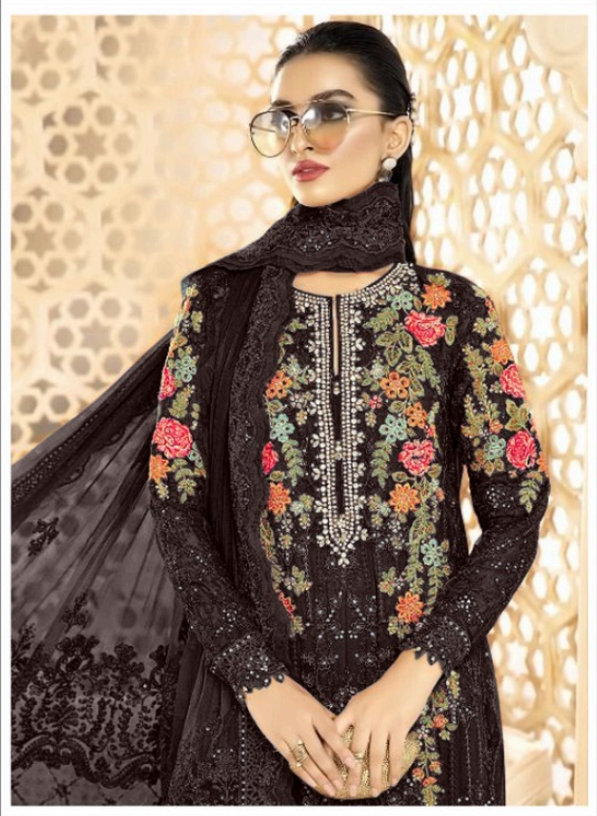

Motifz
FASHION FORWARD

D.no-256-F

**TOP- FOX JORJET EMROIDERY
WITH KHATLI WORK**

BOTTOM- SANTOON

DUPATTA- NET WITH EMROIDERY

Motifz
FASHION FORWARD

D.no-256-G

Motifz
FASHION FORWARD

D.no-256-E

**TOP- FOX JORJET EMROIDERY
WITH KHATLI WORK**

BOTTOM- SANTOON

DUPATTA- NET WITH EMROIDERY

Motifz
FASHION FORWARD

D.no-256-H

**TOP- FOX JORJET EMROIDERY
WITH KHATLI WORK**

BOTTOM- SANTOON