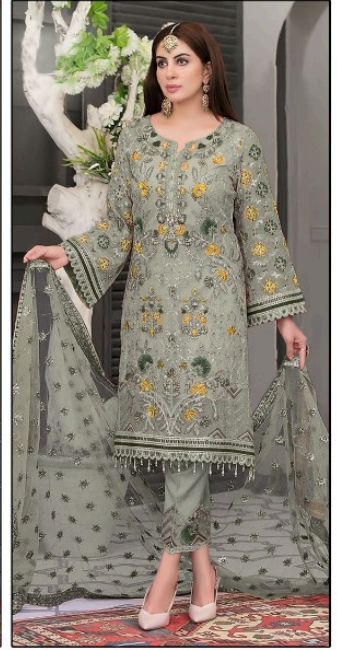

D.no-263-D