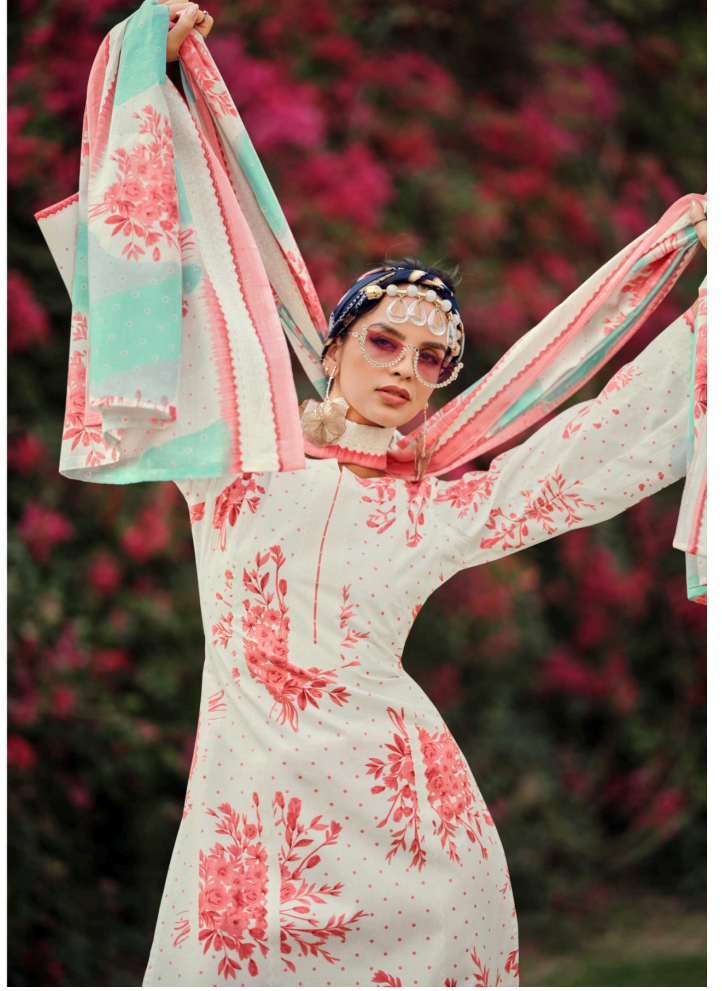

CELEBRATE EVERY SHADE OF LIFE

Zulfat®
DESIGNER BRAND

641 - 004

||