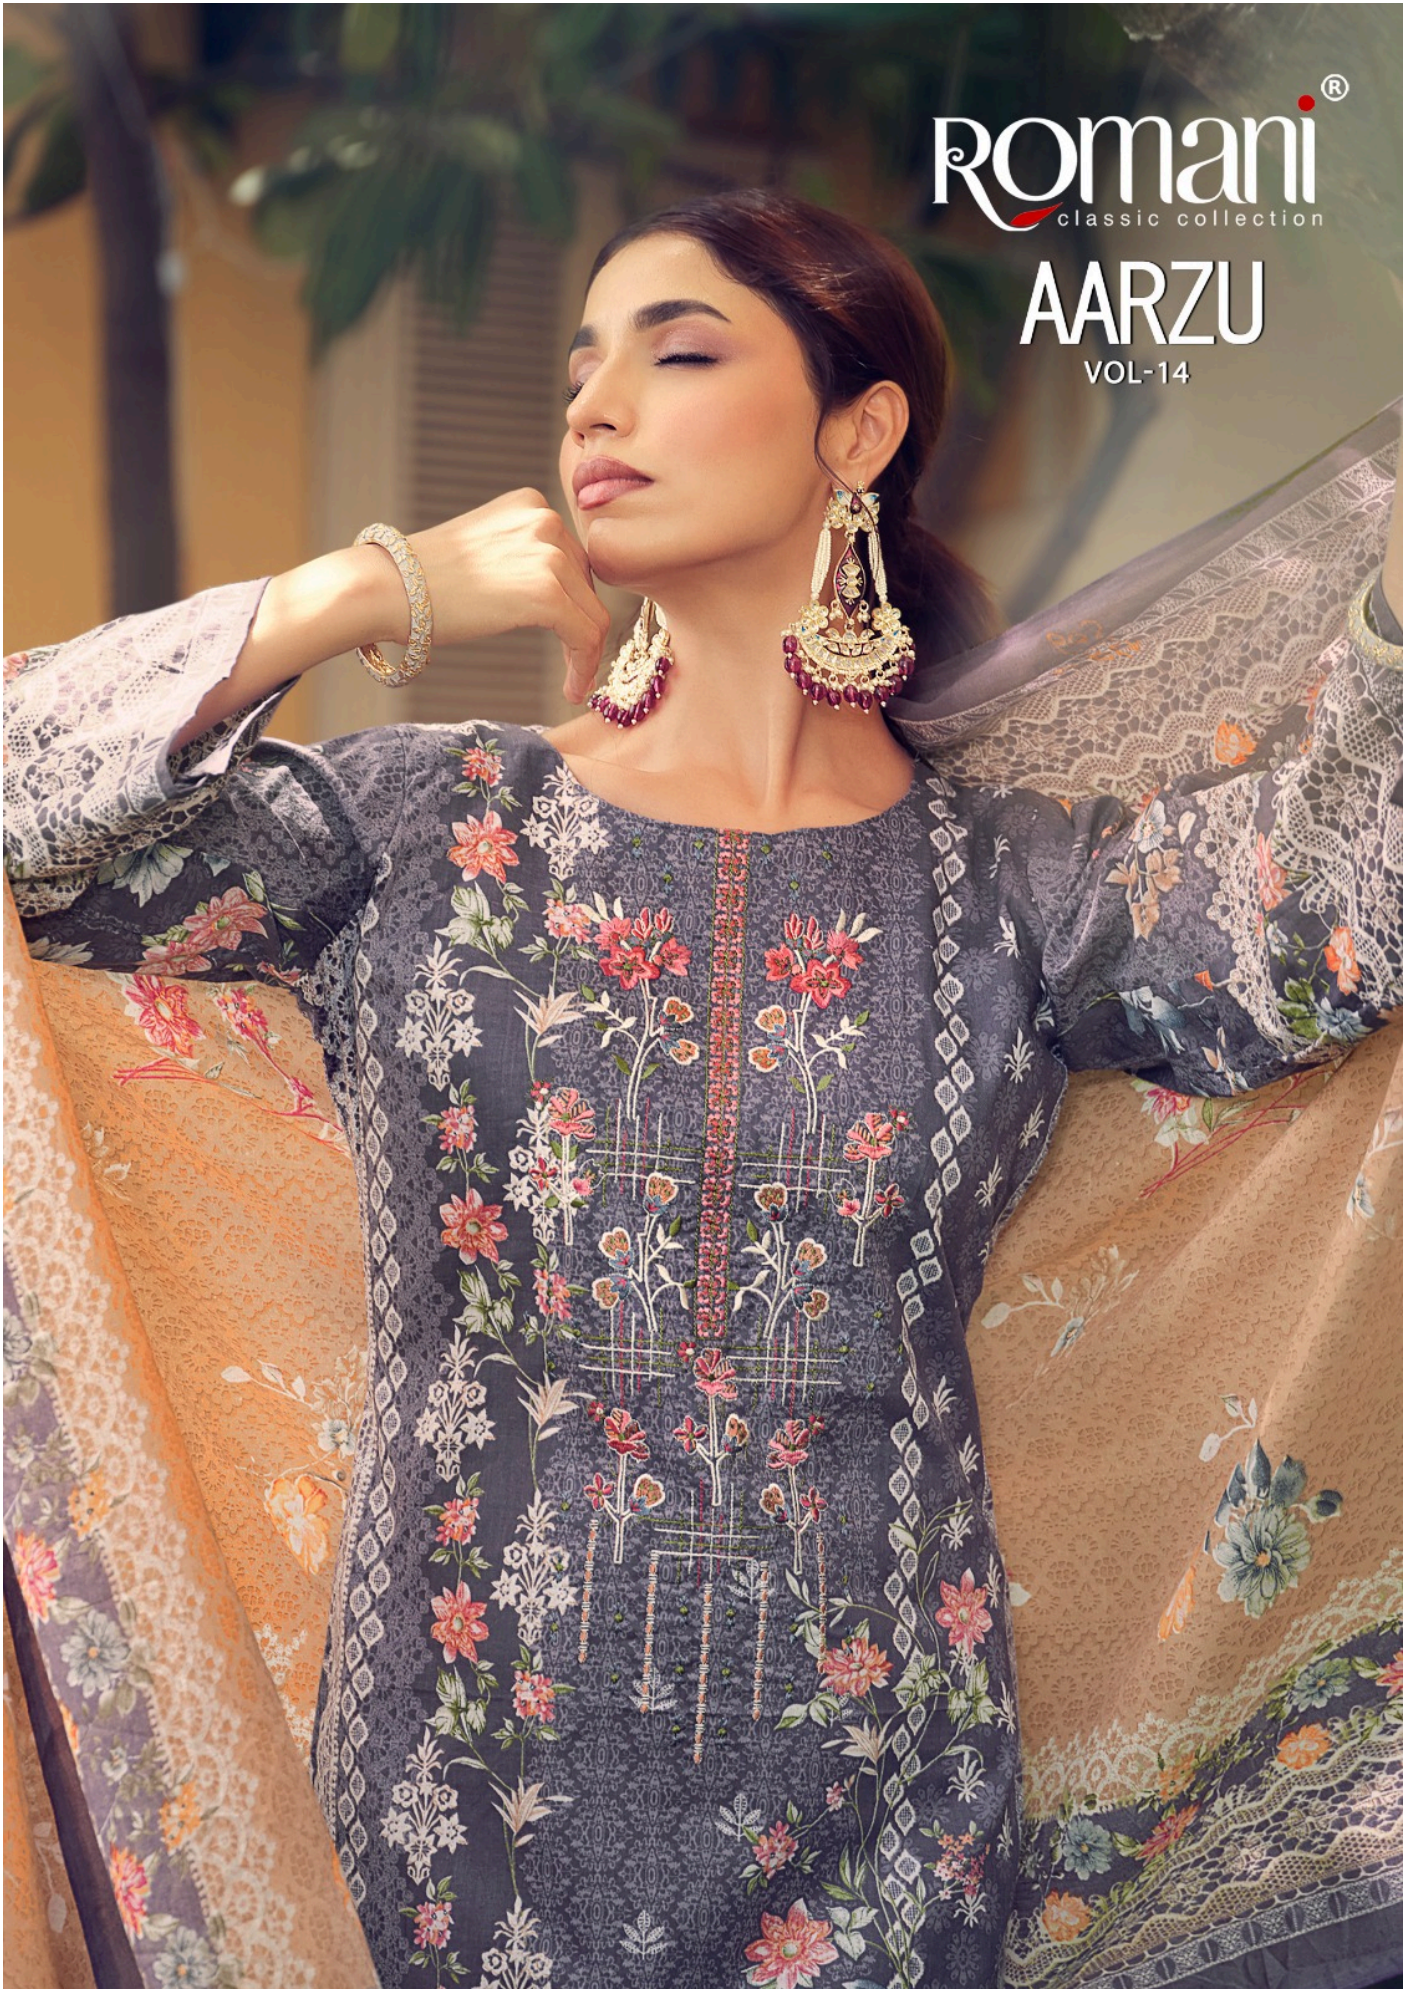

Romani®
classic collection

AARZU
VOL-14