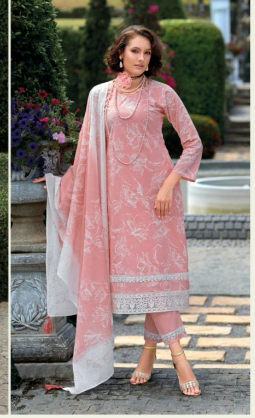

11416

IBIZA
"L'ESPRIT DE FOLIE"

ORELIA