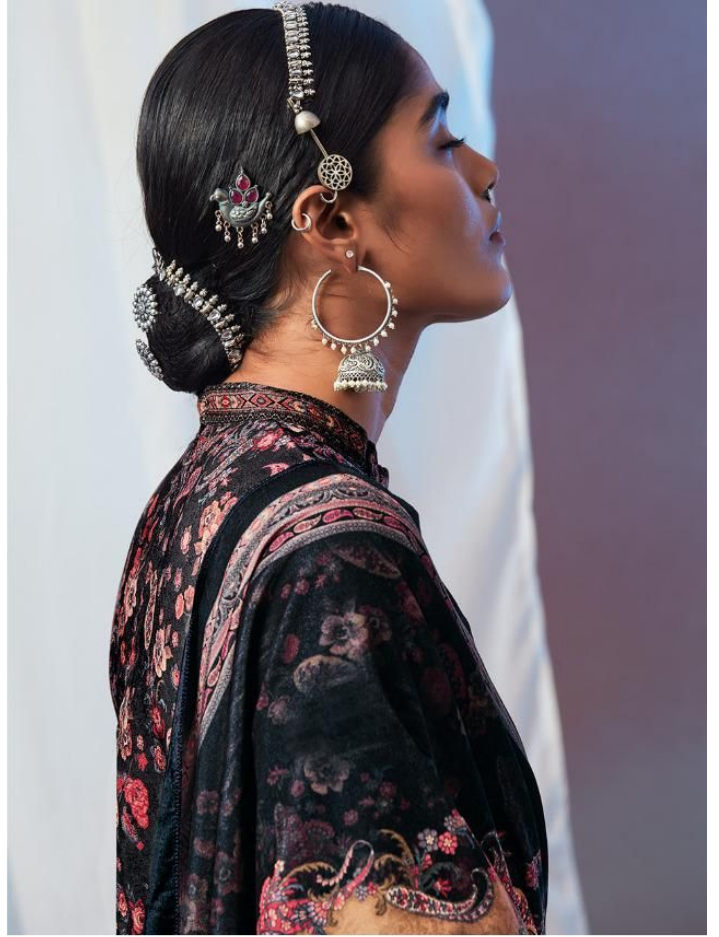

reyna-velvet-story-velvet-salwar-suits

Reyna

863

reyna-velvet-story-velvet-salwar-suits

reyna-velvet-story-velvet-salwar-suits

Reyna

865

reyna-velvet-story-velvet-salwar-suits

**TOP :**

Velvet 9000 digital print  
With handwork on neck

**BOTTOM :**

Pashmina Twill Solid

**DUPATTA :**

Velvet 9000 digital print  
with tassels on all side

---

***Reyna***<sup>®</sup>