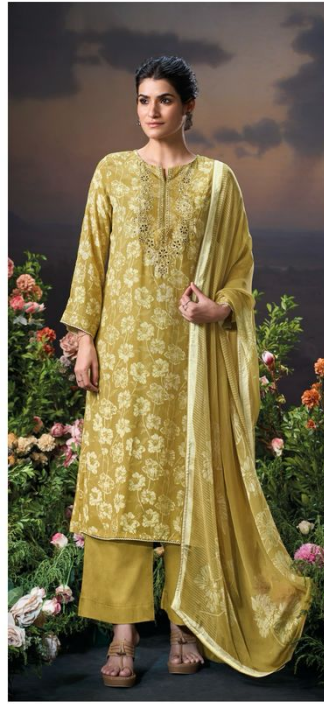

S3263-C

Ganga®
Terina
S3263- A/B/C/D