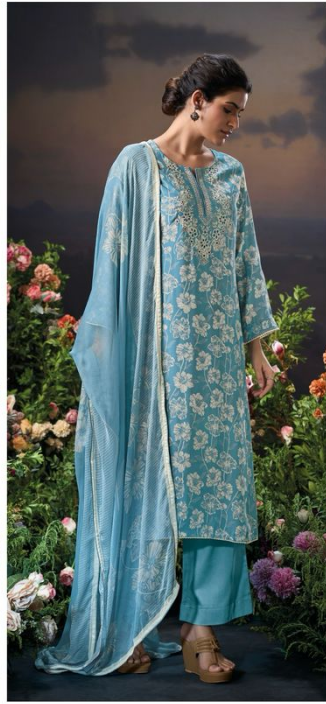

S3263-B

Ganga®
Terina
S3263- A/B/C/D