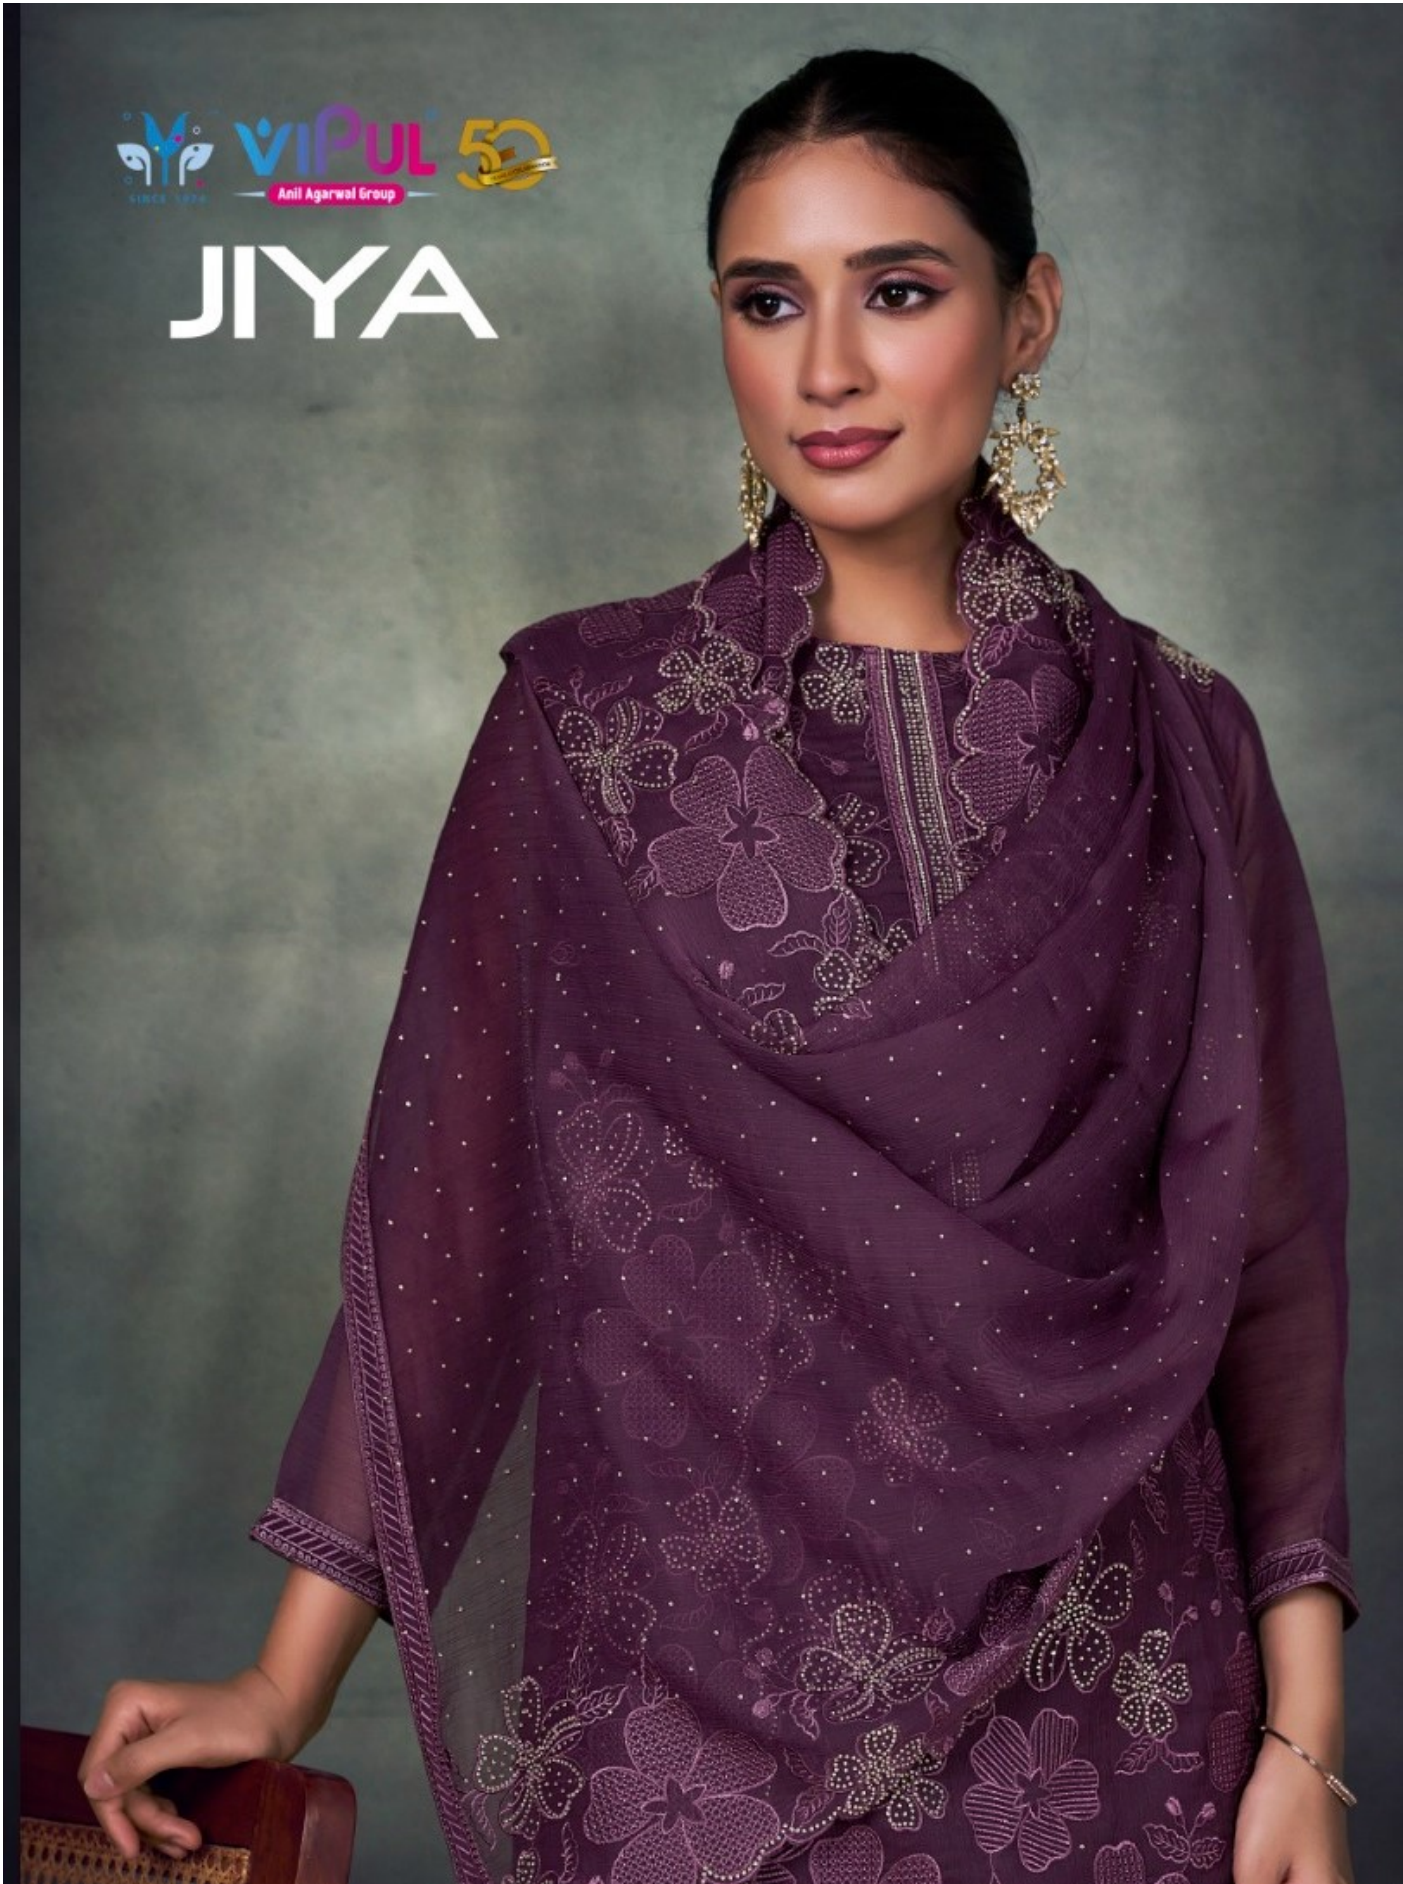

VIPUL 50
Anil Agarwal Group

JIYA