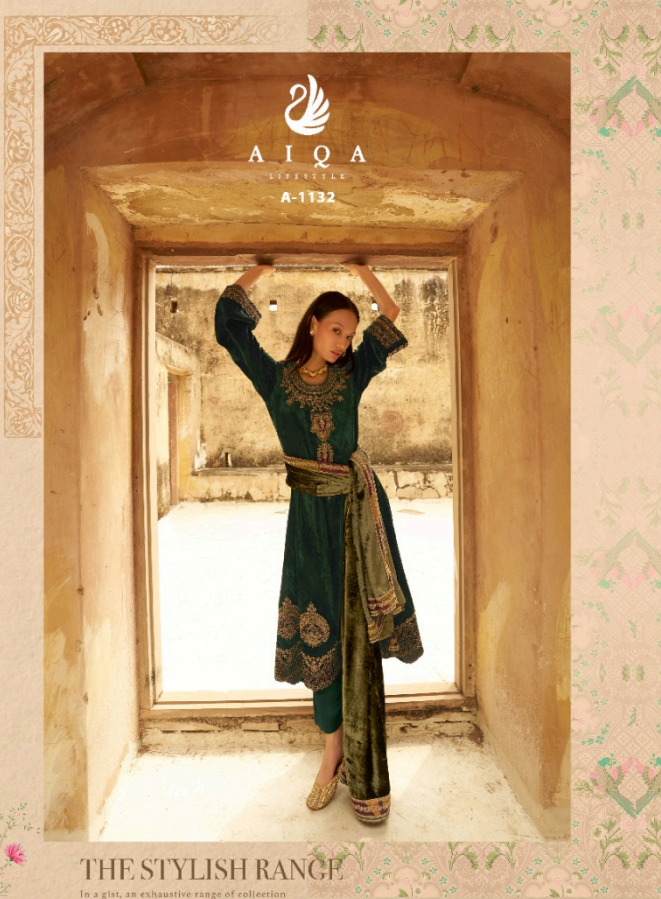

THE STYLISH RANGE