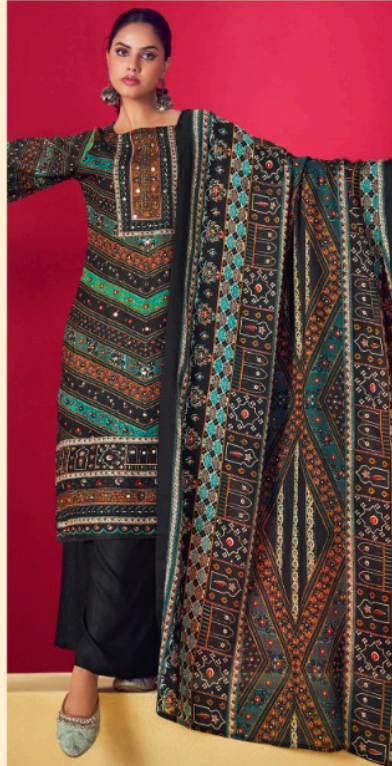

TOP

100% PURE HEAVY VISCOSE RAYON EXCLUSIVE DESIGNER PRINT WITH HEAVY HANDWORK . (2.50 mtr apx)

DUPATTA

100% PURE COTTON MAL MAL PRINT. (2.30 mtr apx)

BOTTOM

100% PURE VISCOSE RAYON. (3.00 mtr apx)

**602-001**